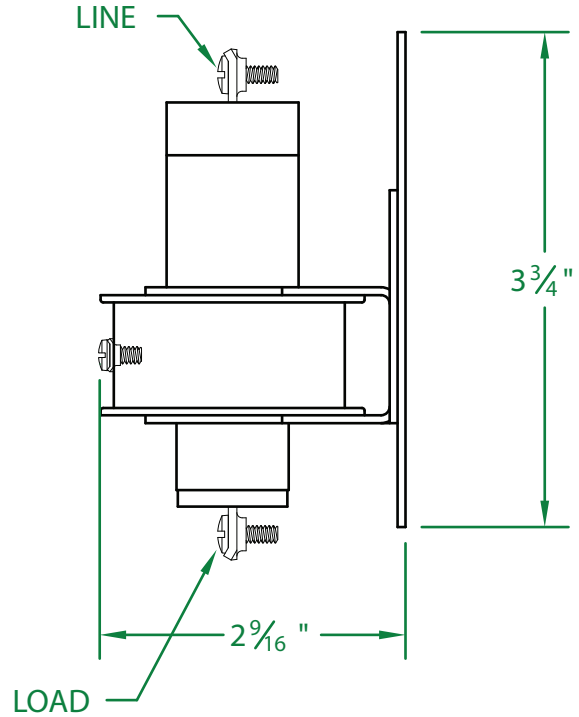

MERCURY DISPLACEMENT INDUSTRIES, INC.

Post Office Box 710 - U.S. 12 East - Edwardsburg, Michigan 49112-0710

Phone (269) 663-8574 - Fax (269) 663-2924

(800) 634-4077

INDUSTRIAL CONTROL EQUIPMENT

230NO-24AU

- * CONTACT RESISTANCE .003 ohms
- * DIELECTRIC WITHSTAND 2,500 VAC RMS
- * OPERATE TIME 50 MILLISECONDS
- * RELEASE TIME 80 MILLISECONDS
- * RATINGS:
 CONTACTS: 30 AMP @ 600 VAC
 RESISTIVE
 COIL: 24V 50/60 Hz
 RESISTANCE: 12.5 Ω
 CURRENT: 610 mA
 VA: 14.6 WATTAGE: 4.7
- * TEMPERATURE RANGE -35° TO +85° C
- * COIL TERMINALS #6 BINDING HEAD SCREWS
- * LOAD TERMINALS #8 BINDING HEAD SCREWS
- * TWO POLE / SINGLE THROW
- * MAGNETICALLY ACTIVATED
- * UNIVERSAL BACKPLATE
- * MERCURY CONTACTOR

* LIFE CYCLE ENDURANCE TESTS: U.L. 508 @ 100,00 & CSA 22.2 @ 250,000 CYCLES

Contactors - Relays - Switches