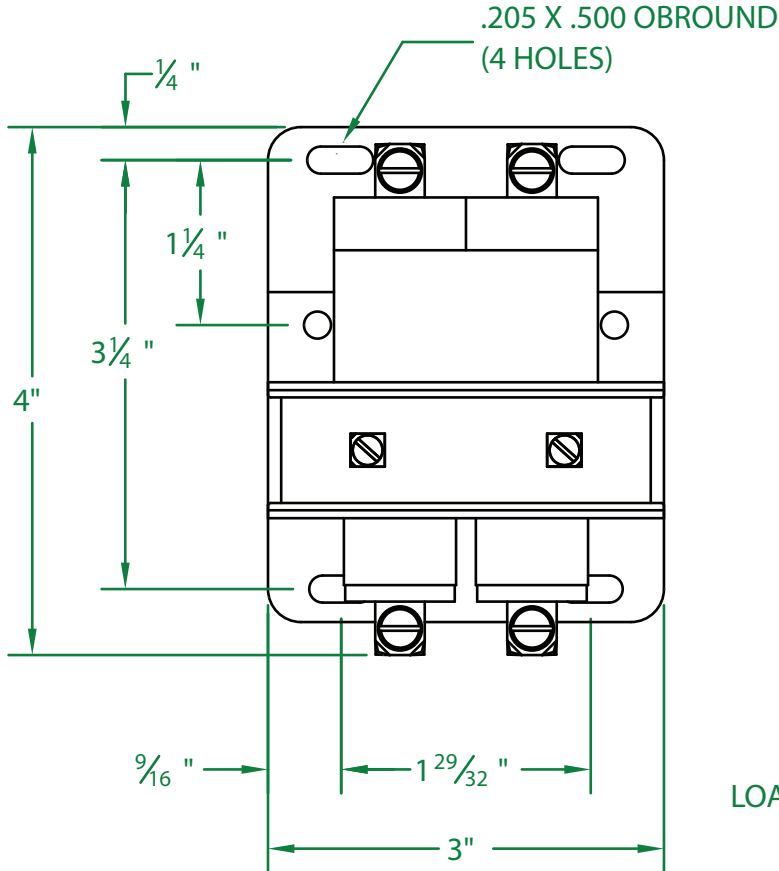

MERCURY DISPLACEMENT INDUSTRIES, INC.

Post Office Box 710 - U.S. 12 East - Edwardsburg, Michigan 49112-0710

Phone (269) 663-8574 - Fax (269) 663-2924

(800) 634-4077

INDUSTRIAL CONTROL EQUIPMENT

230NO-24AU

- * CONTACT RESISTANCE .003 ohms
- * DIELECTRIC WITHSTAND 2,500 VAC RMS
- * OPERATE TIME 50 MILLISECONDS
- * RELEASE TIME 80 MILLISECONDS
- * RATINGS:
 CONTACTS: 30 AMP @ 600 VAC
 RESISTIVE
 COIL: 24V 50/60 Hz
 RESISTANCE: 12.5 Ω
 CURRENT: 610 mA
 VA: 14.6 WATTAGE: 4.7
- * TEMPERATURE RANGE -35° TO +85° C
- * COIL TERMINALS #6 BINDING HEAD SCREWS
- * LOAD TERMINALS #8 BINDING HEAD SCREWS
- * TWO POLE / SINGLE THROW
- * MAGNETICALLY ACTIVATED
- * UNIVERSAL BACKPLATE
- * MERCURY CONTACTOR

* LIFE CYCLE ENDURANCE TESTS: U.L. 508 @ 100,00 & CSA 22.2 @ 250,000 CYCLES

Contactors - Relays - Switches