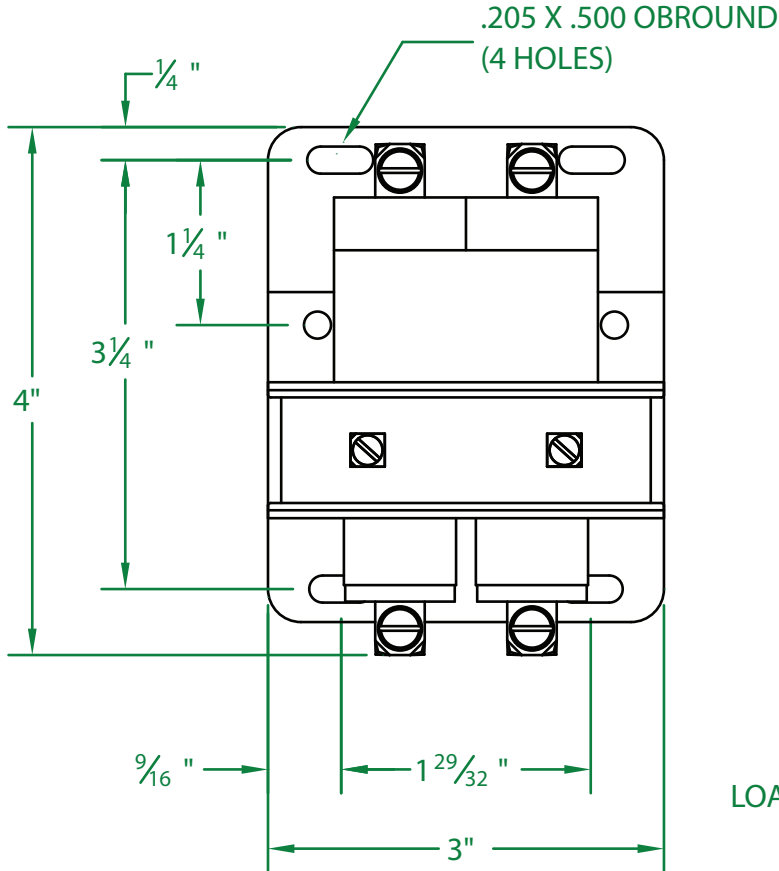

- * CONTACT RESISTANCE .003 ohms
- * DIELECTRIC WITHSTAND 2,500 VAC RMS
- * OPERATE TIME 50 MILLISECONDS
- * RELEASE TIME 80 MILLISECONDS
- * RATINGS:
 CONTACTS: 30 AMP @ 480 VAC
 RESISTIVE OR GENERAL PURPOSE
 COIL: 24V 50/60 Hz
 RESISTANCE: 12.5 Ω
 CURRENT: 610 mA
 VA: 14.6 WATTAGE: 4.7
- * TEMPERATURE RANGE -35° TO +85° C
- * COIL TERMINALS #6 BINDING HEAD SCREWS
- * LOAD TERMINALS #8 BINDING HEAD SCREWS
- * TWO POLE / SINGLE THROW
- * MAGNETICALLY ACTIVATED
- * UNIVERSAL BACKPLATE
- * MERCURY CONTACTOR