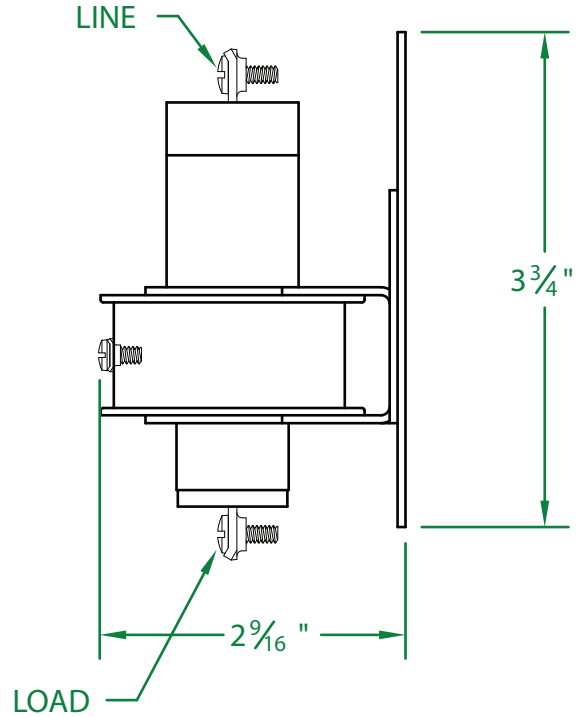

- * CONTACT RESISTANCE .003 ohms
- * DIELECTRIC WITHSTAND 2,500 VAC RMS
- * OPERATE TIME 50 MILLISECONDS
- * RELEASE TIME 80 MILLISECONDS
- * RATINGS:
 CONTACTS: 30 AMP @ 480 VAC
 RESISTIVE OR GENERAL PURPOSE
 COIL: 24V 50/60 Hz
 RESISTANCE: 12.5 Ω
 CURRENT: 610 mA
 VA: 14.6 WATTAGE: 4.7
- * TEMPERATURE RANGE -35° TO +85° C
- * COIL TERMINALS #6 BINDING HEAD SCREWS
- * LOAD TERMINALS #8 BINDING HEAD SCREWS
- * TWO POLE / SINGLE THROW
- * MAGNETICALLY ACTIVATED
- * UNIVERSAL BACKPLATE
- * MERCURY CONTACTOR