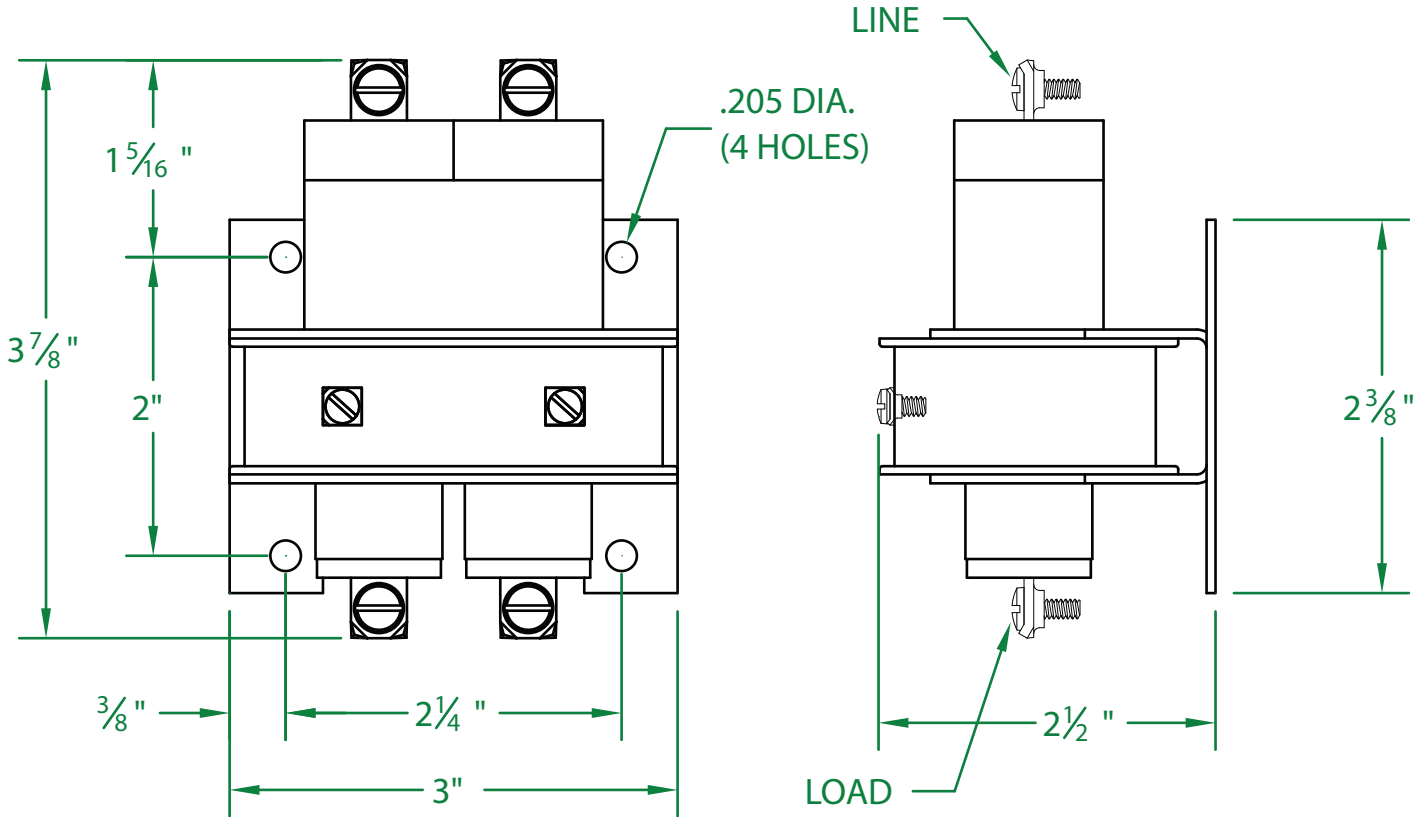

## 230NO-120A

- \* CONTACT RESISTANCE .003 ohms
- \* DIELECTRIC WITHSTAND 2,500 VAC RMS
- \* OPERATE TIME 50 MILLISECONDS
- \* RELEASE TIME 80 MILLISECONDS
- \* RATINGS:  
 CONTACTS: 30 AMP @ 600 VAC  
 RESISTIVE  
 COIL: 120V 50/60 Hz  
 RESISTANCE: 317Ω  
 CURRENT: 118 mA  
 VA: 14.2      WATTAGE: 4.4

- \* TEMPERATURE RANGE -35° TO +85° C
- \* COIL TERMINALS #6 BINDING HEAD SCREWS
- \* LOAD TERMINALS #8 BINDING HEAD SCREWS
- \* TWO POLE / SINGLE THROW
- \* MAGNETICALLY ACTIVATED
- \* MERCURY CONTACTOR

\* LIFE CYCLE ENDURANCE TESTS: U.L. 508 @ 100,00 & CSA 22.2 @ 250,000 CYCLES

Contactors - Relays - Switches