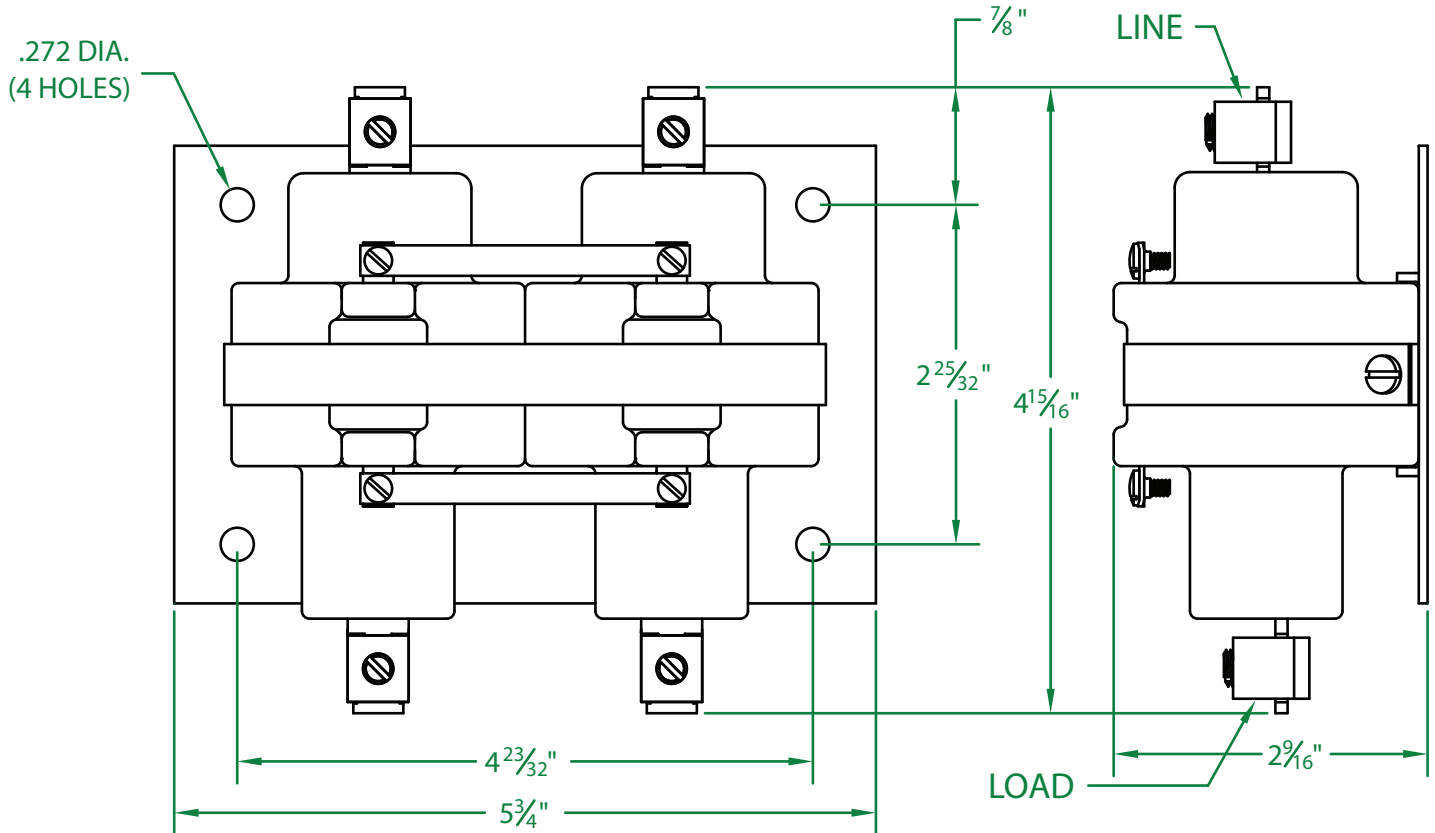

* CONTACT RESISTANCE .001 ohms

* DIELECTRIC WITHSTAND 2,500 VAC RMS

* OPERATE TIME 45 MILLISECONDS

* RELEASE TIME 60 MILLISECONDS

* RATINGS:

CONTACTS: 100 AMP @ 240 VAC

80 AMP @ 480 VAC

RESISTIVE OR GENERAL PURPOSE

COIL: 480V 50/60 Hz

RESISTANCE: 3,150 Ω

CURRENT: 54 mA

VA: 26.0 WATTAGE: 9.2

* TEMPERATURE RANGE -35° TO +85° C

* COIL TERMINALS #6 BINDING HEAD SCREWS
TORQUE TO 7 IN-LB

* LOAD TERMINALS 2-8 AWG COMPRESSION TYPE
TORQUE TO 45 IN-LB

* TWO POLE / SINGLE THROW

* MAGNETICALLY ACTIVATED

* MERCURY CONTACTOR

* LIFE CYCLE ENDURANCE TESTS: U.L. 508 @ 100,00 & CSA 22.2 @ 250,000 CYCLES

Contactors - Relays - Switches

<http://www.mdious.com>