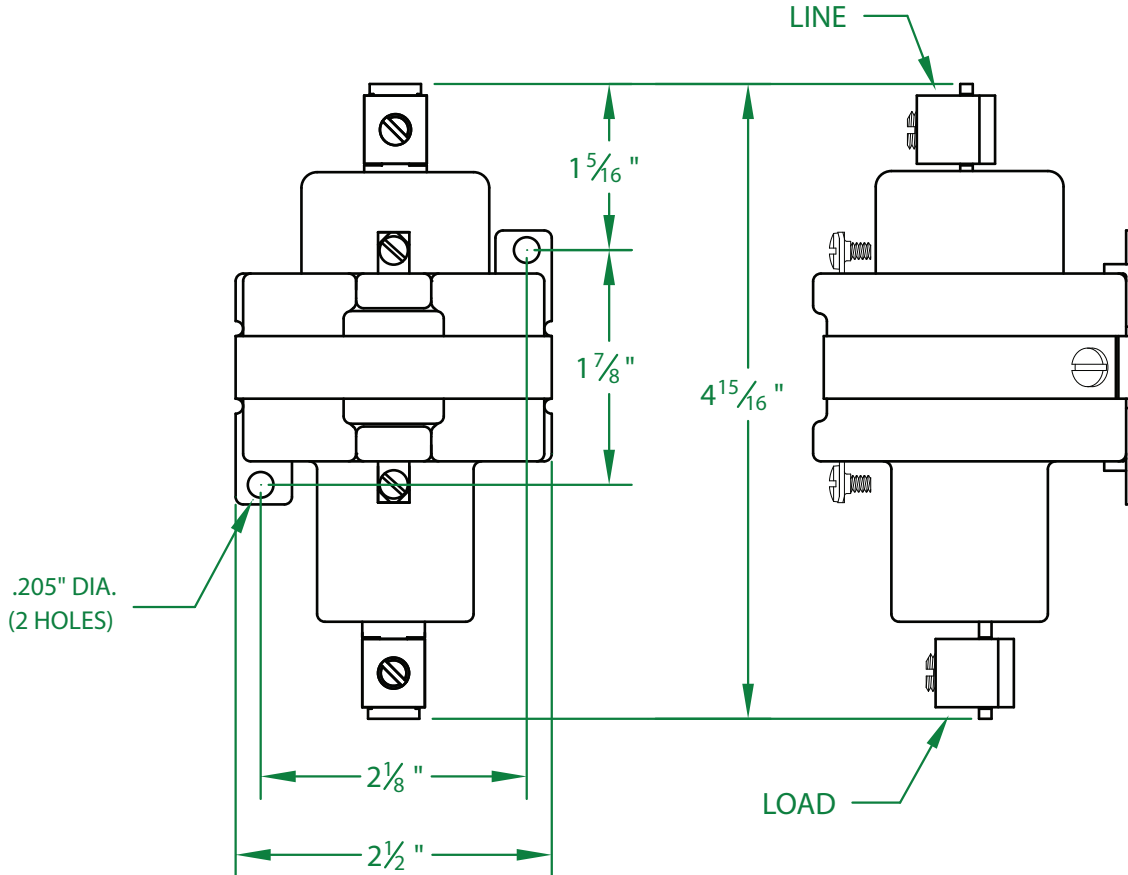

## 100NC-24A

- \* CONTACT RESISTANCE .001 ohms
- \* DIELECTRIC WITHSTAND 2,500 VAC RMS
- \* OPERATE TIME 45 MILLISECONDS
- \* RELEASE TIME 60 MILLISECONDS
- \* RATINGS:
  - CONTACTS: 100 AMP @ 240 VAC
  - 80 AMP @ 480 VAC
  - RESISTIVE OR GENERAL PURPOSE
  - COIL: 24V 50/60 Hz
  - RESISTANCE: 16  $\Omega$
  - CURRENT: 515 mA
  - VA: 12.4 WATTAGE: 4.2
- \* TEMPERATURE RANGE -35° TO +85° C
- \* COIL TERMINALS #6 BINDING HEAD SCREWS TORQUE TO 7 IN-LB
- \* LOAD TERMINALS 2-8 AWG COMPRESSION TYPE TORQUE TO 45 IN-LB
- \* SINGLE POLE / SINGLE THROW
- \* MAGNETICALLY ACTIVATED
- \* MERCURY CONTACTOR
- \* LIFE CYCLE ENDURANCE TESTS: U.L. 508 @ 100,00 & CSA 22.2 @ 250,000 CYCLES