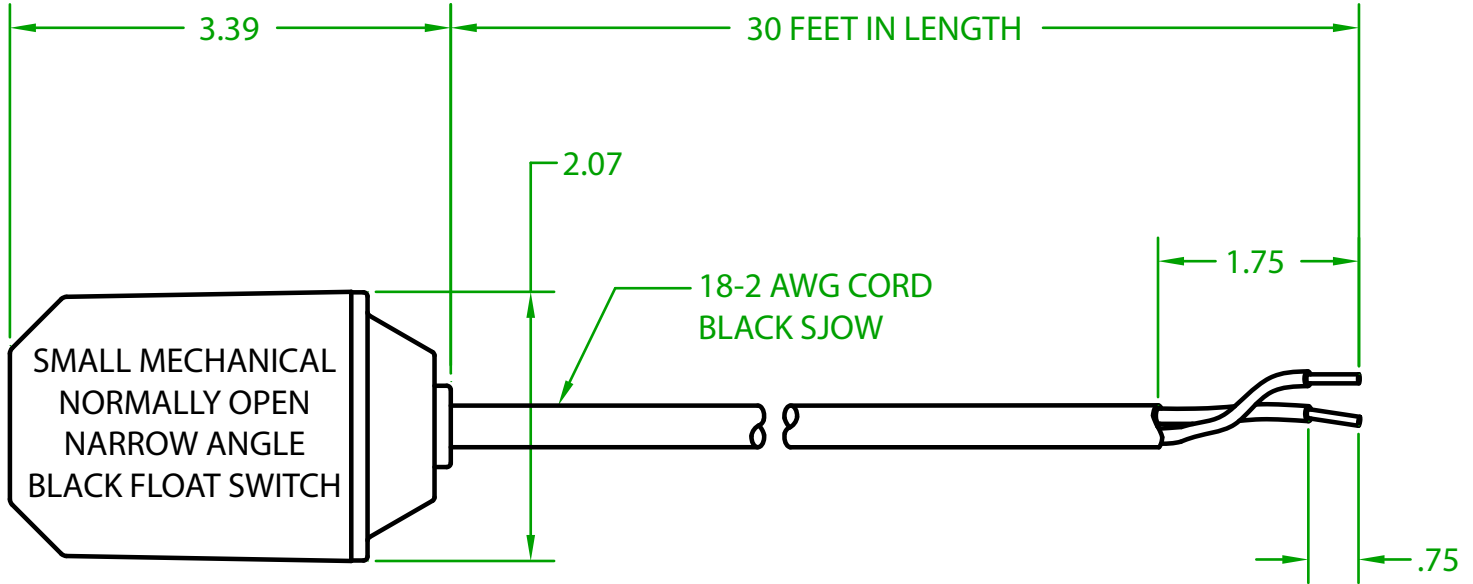

MERCURY DISPLACEMENT INDUSTRIES, INC.

Post Office Box 710 - U.S. 12 East - Edwardsburg, Michigan 49112-0710

Phone (269) 663-8574 - Fax (269) 663-2924

(800) 634-4077

XF2OY3000 SMALL MECHANICAL FLOAT

OPERATING ANGLE 15°: CONTACTS CLOSE @ 10° ABOVE HORIZONTAL
CONTACTS OPEN @ 5° BELOW HORIZONTAL