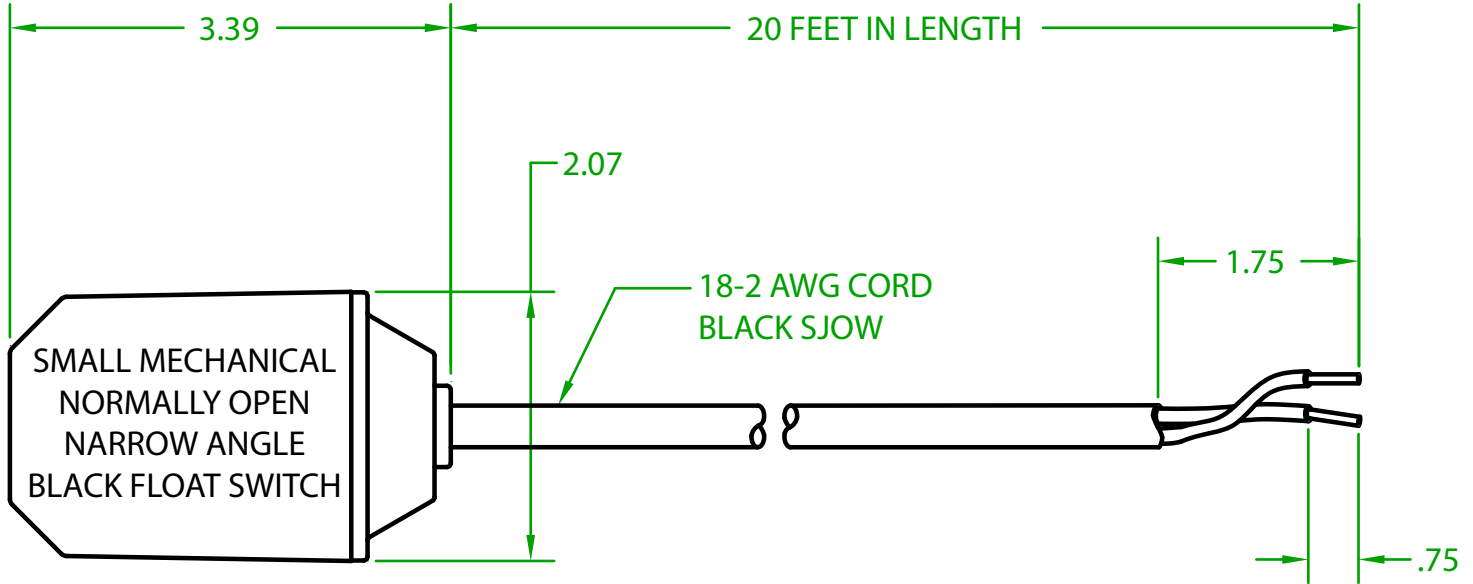

## XF2OY2000 SMALL MECHANICAL FLOAT

OPERATING ANGLE 15°: CONTACTS CLOSE @ 10° ABOVE HORIZONTAL  
CONTACTS OPEN @ 5° BELOW HORIZONTAL

ELECTRICAL RATINGS: 5 AMP @ 120/240 VAC  
5 AMP @ 30 VDC

FLOAT MATERIAL: ABS