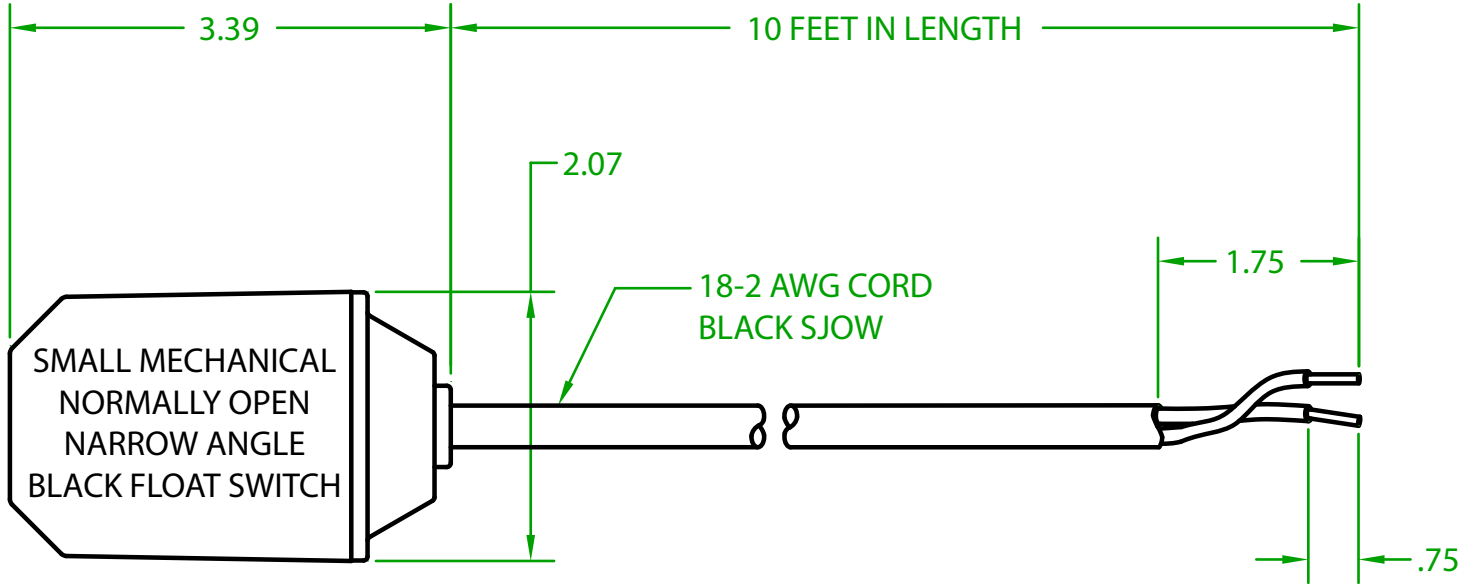

MERCURY DISPLACEMENT INDUSTRIES, INC.

Post Office Box 710 - U.S. 12 East - Edwardsburg, Michigan 49112-0710

Phone (269) 663-8574 - Fax (269) 663-2924

(800) 634-4077

XF2OY1000 SMALL MECHANICAL FLOAT

OPERATING ANGLE 15°: CONTACTS CLOSE @ 10° ABOVE HORIZONTAL
CONTACTS OPEN @ 5° BELOW HORIZONTAL

ELECTRICAL RATINGS: 5 AMP @ 120/240 VAC
5 AMP @ 30 VDC

FLOAT MATERIAL: ABS

J.J.S. May 14, 2024

Contactors - Relays - Switches

<http://www.mdious.com>