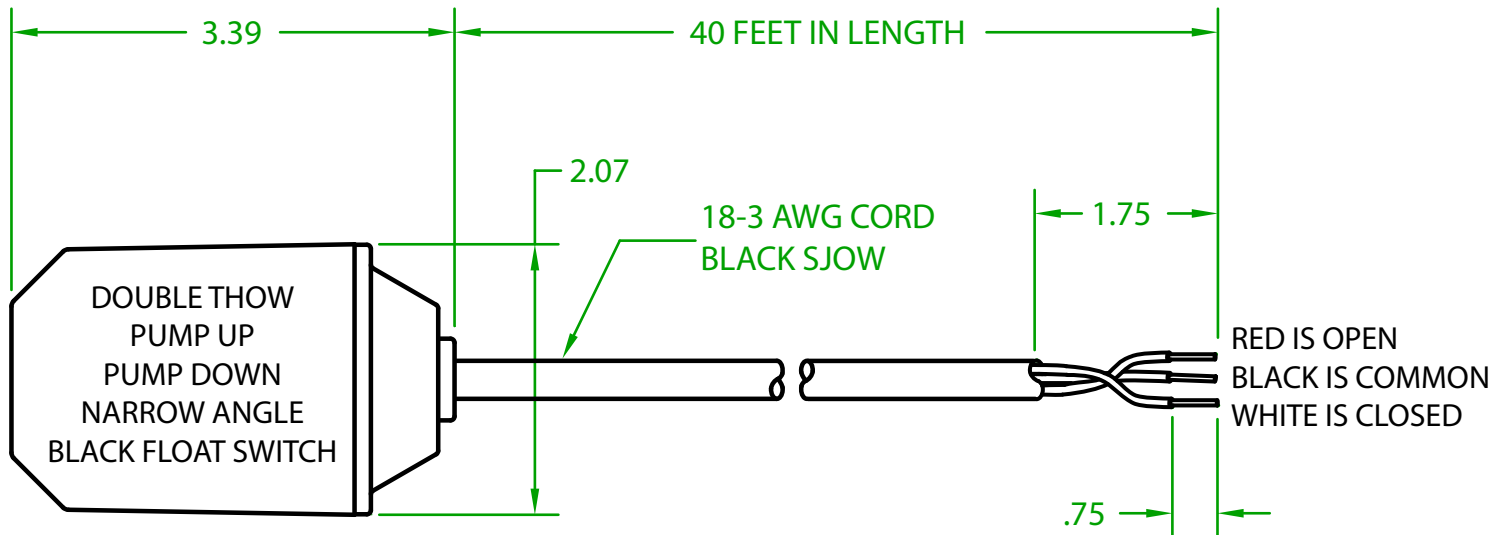

## XF2DY4000

SMALL MECHANICAL FLOAT

OPERATING ANGLE: FLOAT HANGING DOWN CONTACTS ARE OPEN  
SWITCHES @ 10° ABOVE AND 5° BELOW HORIZONTAL

ELECTRICAL RATINGS: 5 AMPS @ 120/240 VAC  
5 AMPS @ 30 VDC

FLOAT MATERIAL: A.B.S.