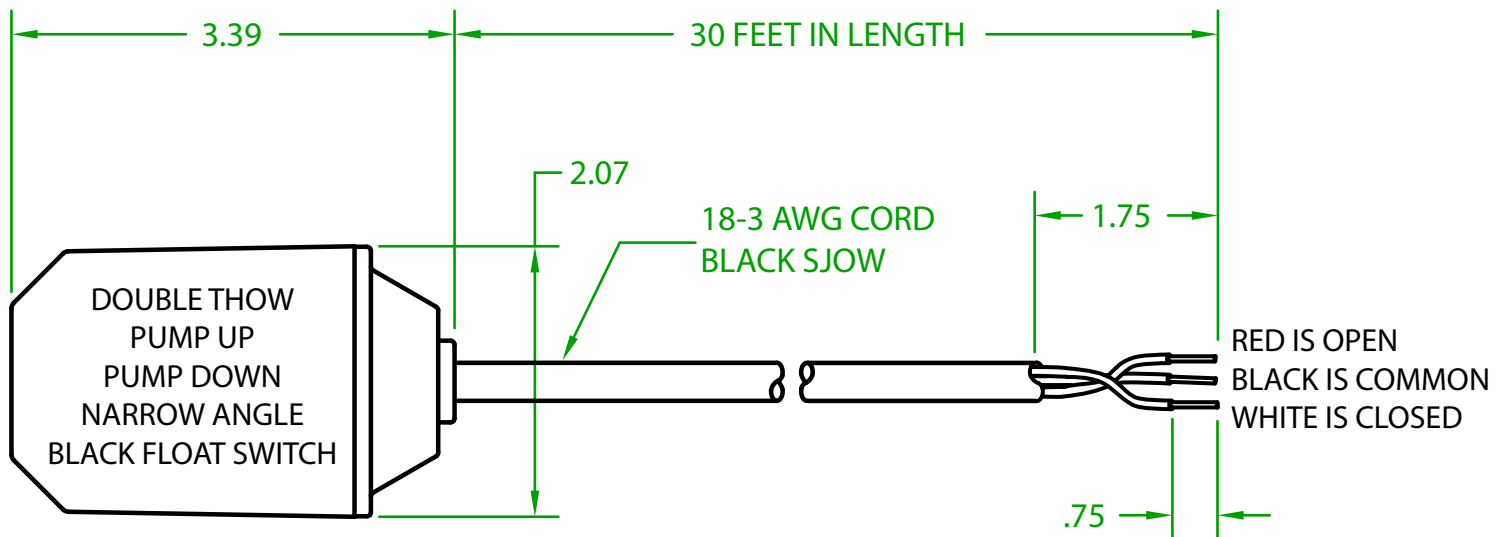

MERCURY DISPLACEMENT INDUSTRIES, INC.

Post Office Box 710 - U.S. 12 East - Edwardsburg, Michigan 49112-0710

Phone (269) 663-8574 - Fax (269) 663-2924

(800) 634-4077

XF2DY3000

SMALL MECHANICAL FLOAT

OPERATING ANGLE: FLOAT HANGING DOWN CONTACTS ARE OPEN
SWITCHES @ 10° ABOVE AND 5° BELOW HORIZONTAL