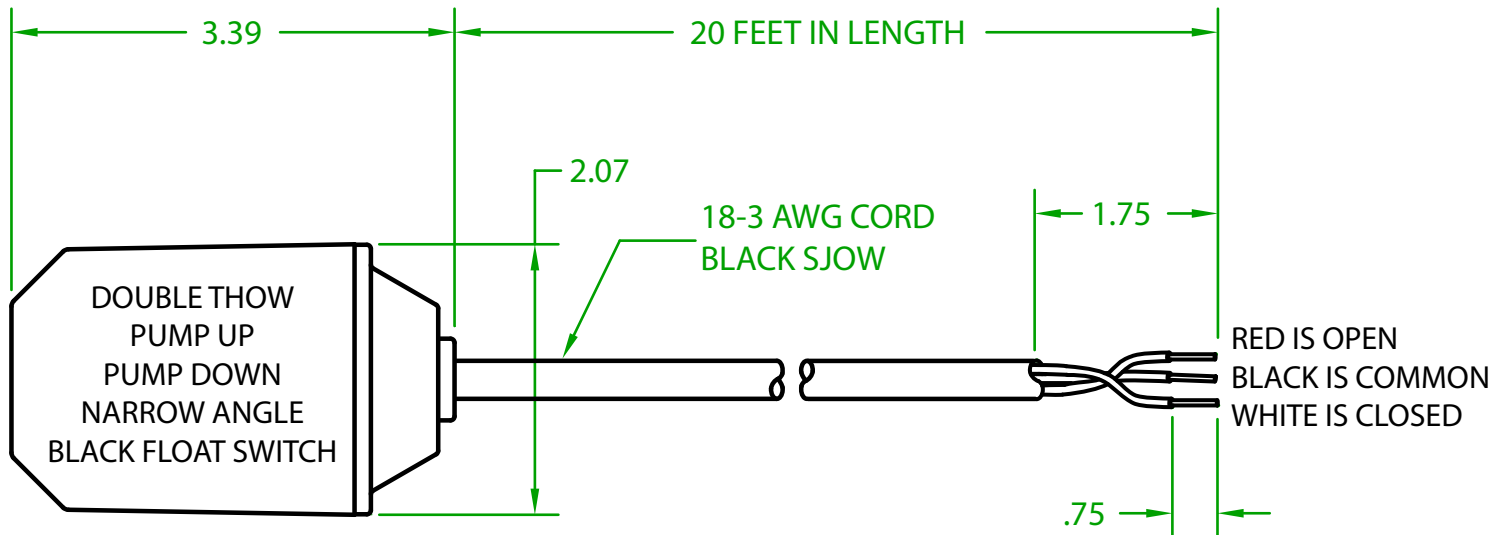

MERCURY DISPLACEMENT INDUSTRIES, INC.

Post Office Box 710 - U.S. 12 East - Edwardsburg, Michigan 49112-0710

Phone (269) 663-8574 - Fax (269) 663-2924

(800) 634-4077

XF2DY2000

SMALL MECHANICAL FLOAT

OPERATING ANGLE: FLOAT HANGING DOWN CONTACTS ARE OPEN
SWITCHES @ 10° ABOVE AND 5° BELOW HORIZONTAL