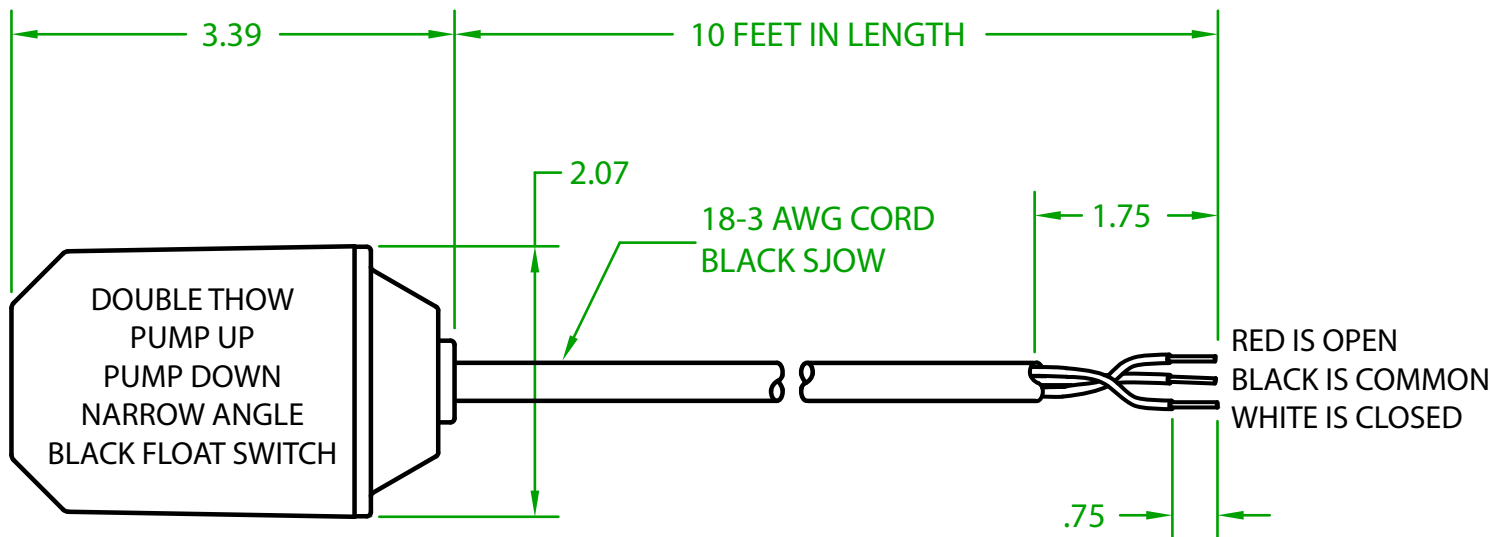

## XF2DY1000

SMALL MECHANICAL FLOAT

OPERATING ANGLE: FLOAT HANGING DOWN CONTACTS ARE OPEN  
SWITCHES @ 10° ABOVE AND 5° BELOW HORIZONTAL

ELECTRICAL RATINGS: 5 AMPS @ 120/240 VAC  
5 AMPS @ 30 VDC

FLOAT MATERIAL: A.B.S.