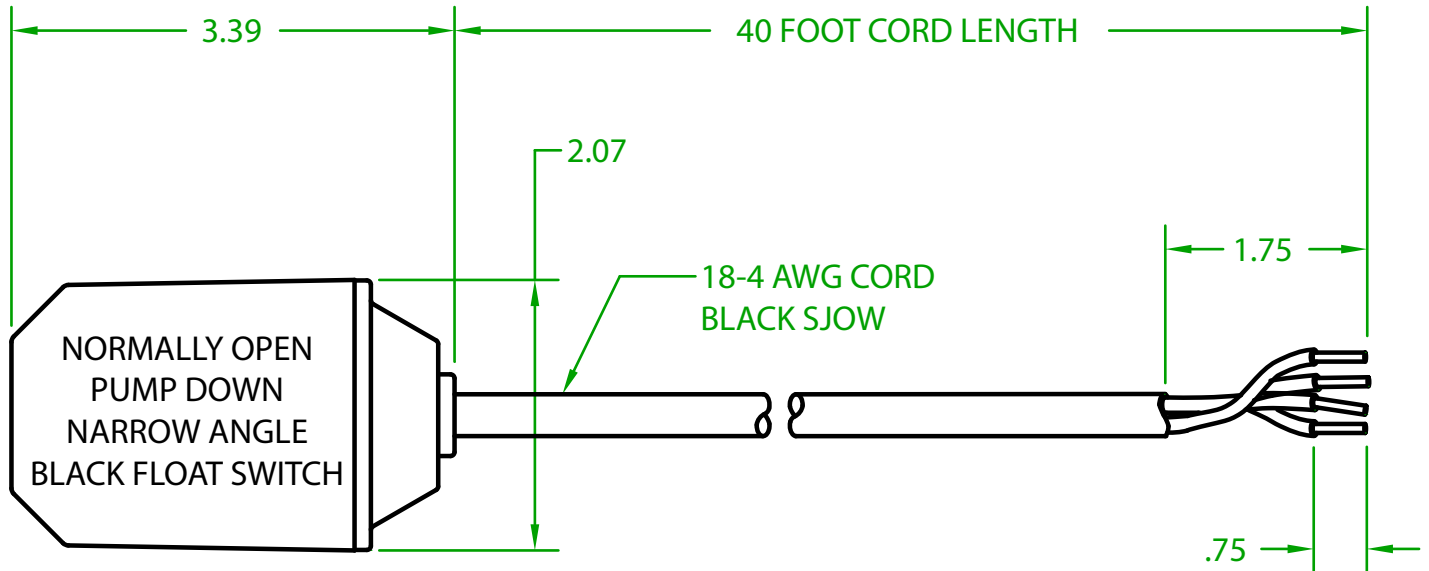

MERCURY DISPLACEMENT INDUSTRIES, INC.

Post Office Box 710 - U.S. 12 East - Edwardsburg, Michigan 49112-0710

Phone (269) 663-8574 - Fax (269) 663-2924

(800) 634-4077

XF2AY4000

SMALL MECHANICAL FLOAT
DOUBLE POLE - SINGLE THROW (DPST)

OPERATING ANGLE: FLOAT HANGING DOWN CONTACTS ARE OPEN
CONTACTS CLOSED @ 10° ABOVE HORIZONTAL
CONTACTS OPEN @ 5° BELOW HORIZONTAL

ELECTRICAL RATINGS: 5 AMPS @ 120/240 VAC
5 AMPS @ 30 VDC

FLOAT MATERIAL: A.B.S.