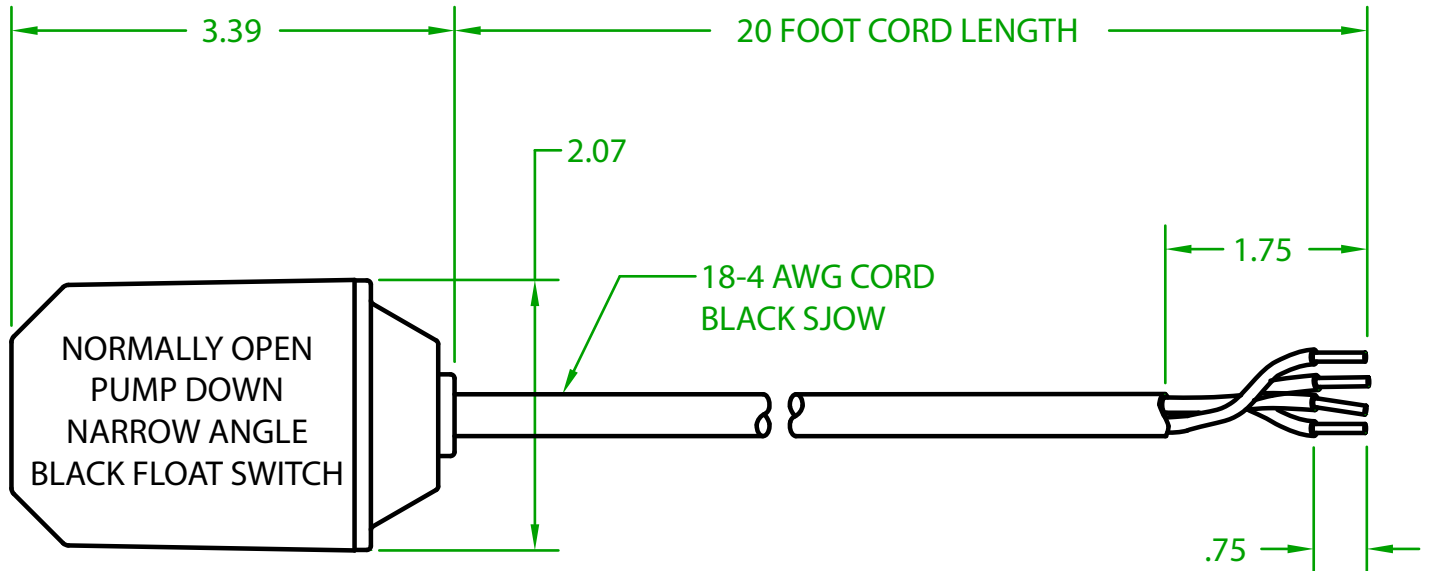

MERCURY DISPLACEMENT INDUSTRIES, INC.

Post Office Box 710 - U.S. 12 East - Edwardsburg, Michigan 49112-0710

Phone (269) 663-8574 - Fax (269) 663-2924

(800) 634-4077

XF2AY2000

SMALL MECHANICAL FLOAT

DOUBLE POLE - SINGLE THROW (DPST)

OPERATING ANGLE: FLOAT HANGING DOWN CONTACTS ARE OPEN
CONTACTS CLOSED @ 10° ABOVE HORIZONTAL
CONTACTS OPEN @ 5° BELOW HORIZONTAL

ELECTRICAL RATINGS: 5 AMPS @ 120/240 VAC
5 AMPS @ 30 VDC

FLOAT MATERIAL: A.B.S.