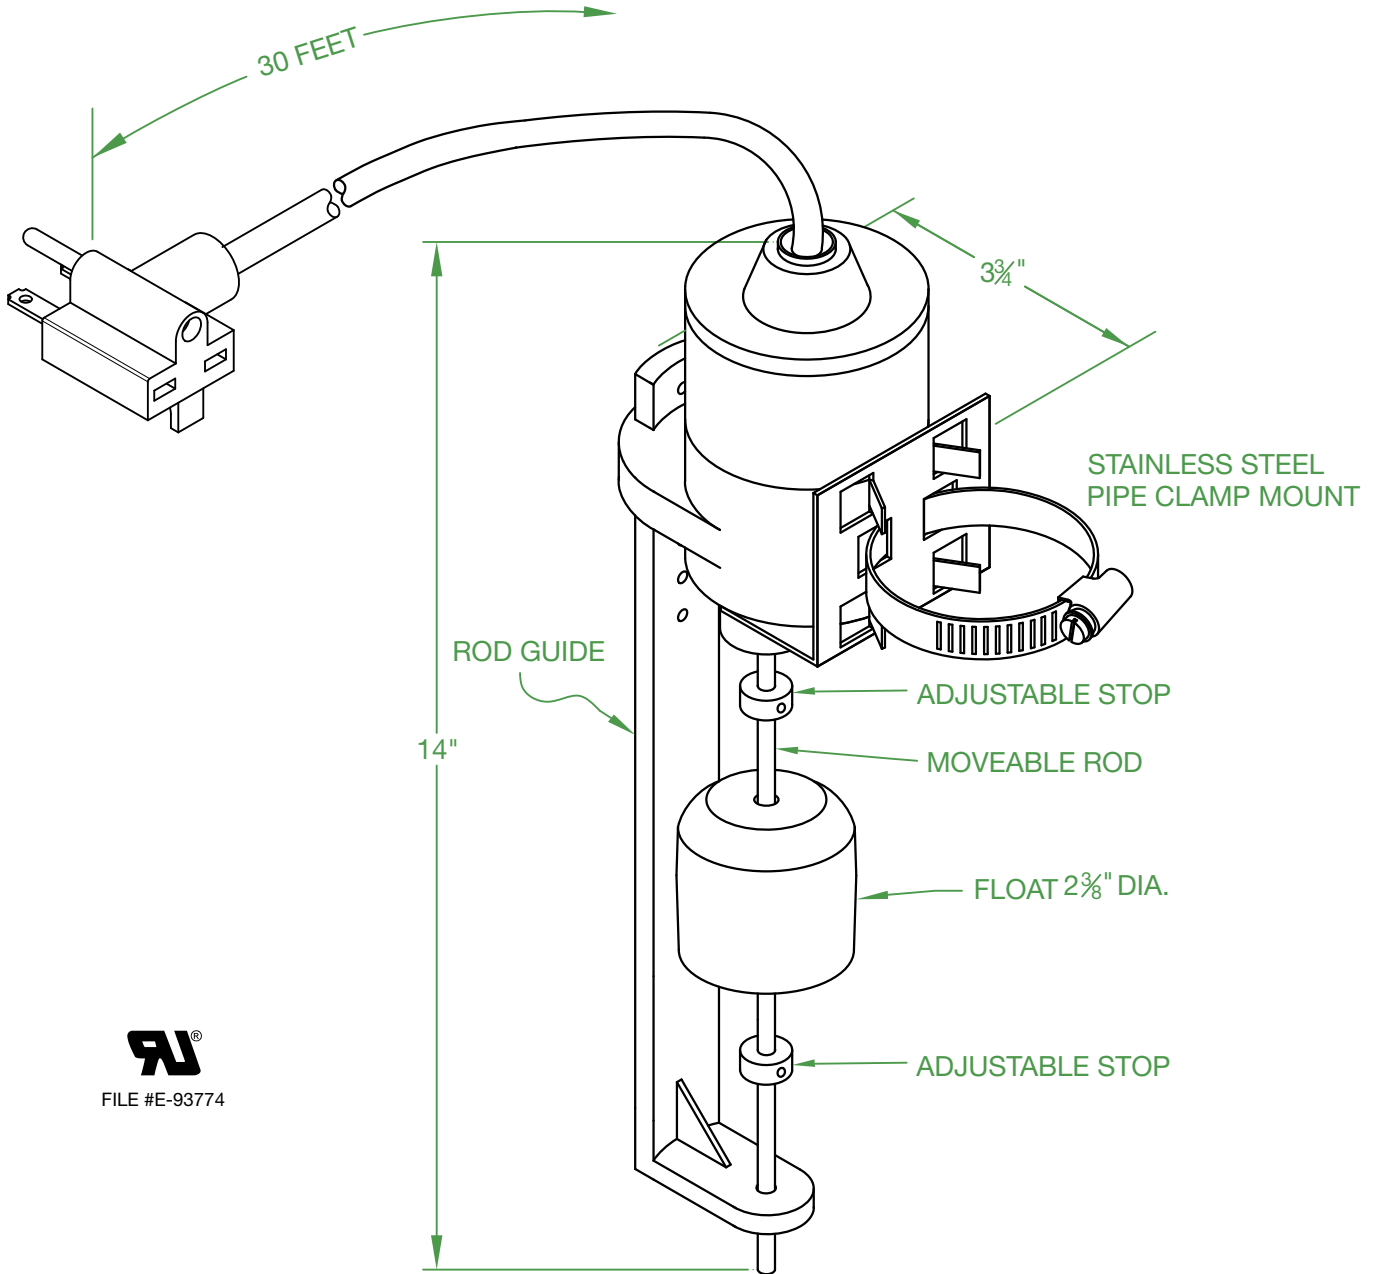

VSO2-360R2R9L-01

RU®
FILE #E-93774

RATINGS

2 H.P. @ 240V 50/60 Hz
15 AMPS @ 240V 50/60 Hz
NORMALLY OPEN

MATERIAL

ABS HOUSING AND GUIDE
FIBERGLASS ROD
POLYPROPELENE FLOAT
STAINLESS STEEL ROD STOPS
14-3 SJOW CORD

TEMPERATURE

140° F / 60° C

PUMPING RANGE

1" - 6"

September 12, 2017

J.J.S.

Contactors - Relays - Switches

<http://www.mdius.com>