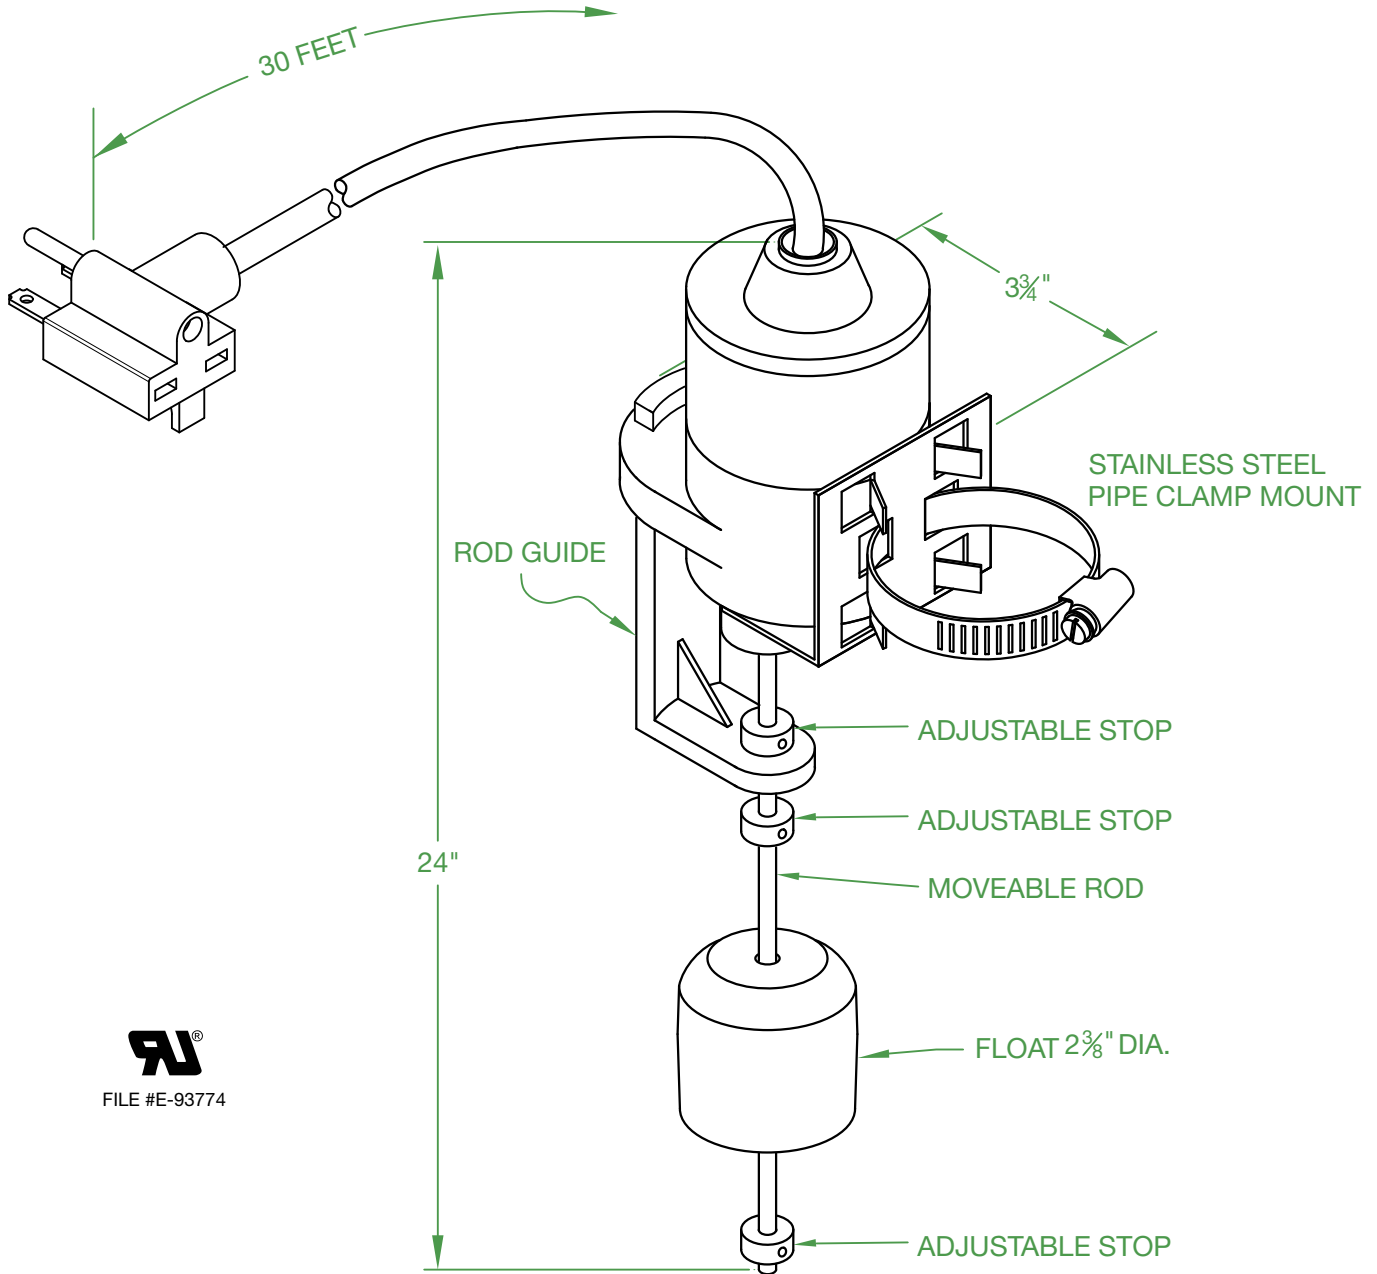

VSO2-360R2R18U-01

RATINGS

2 H.P. @ 240V 50/60 Hz
15 AMPS @ 240V 50/60 Hz
NORMALLY OPEN

MATERIAL

ABS HOUSING AND GUIDE
FIBERGLASS ROD
POLYPROPELENE FLOAT
STAINLESS STEEL ROD STOPS
14-3 SJOW CORD

TEMPERATURE

140° F / 60° C

PUMPING RANGE

1" - 15"

September 12, 2017

J.J.S.

Contactors - Relays - Switches

<http://www.mdius.com>