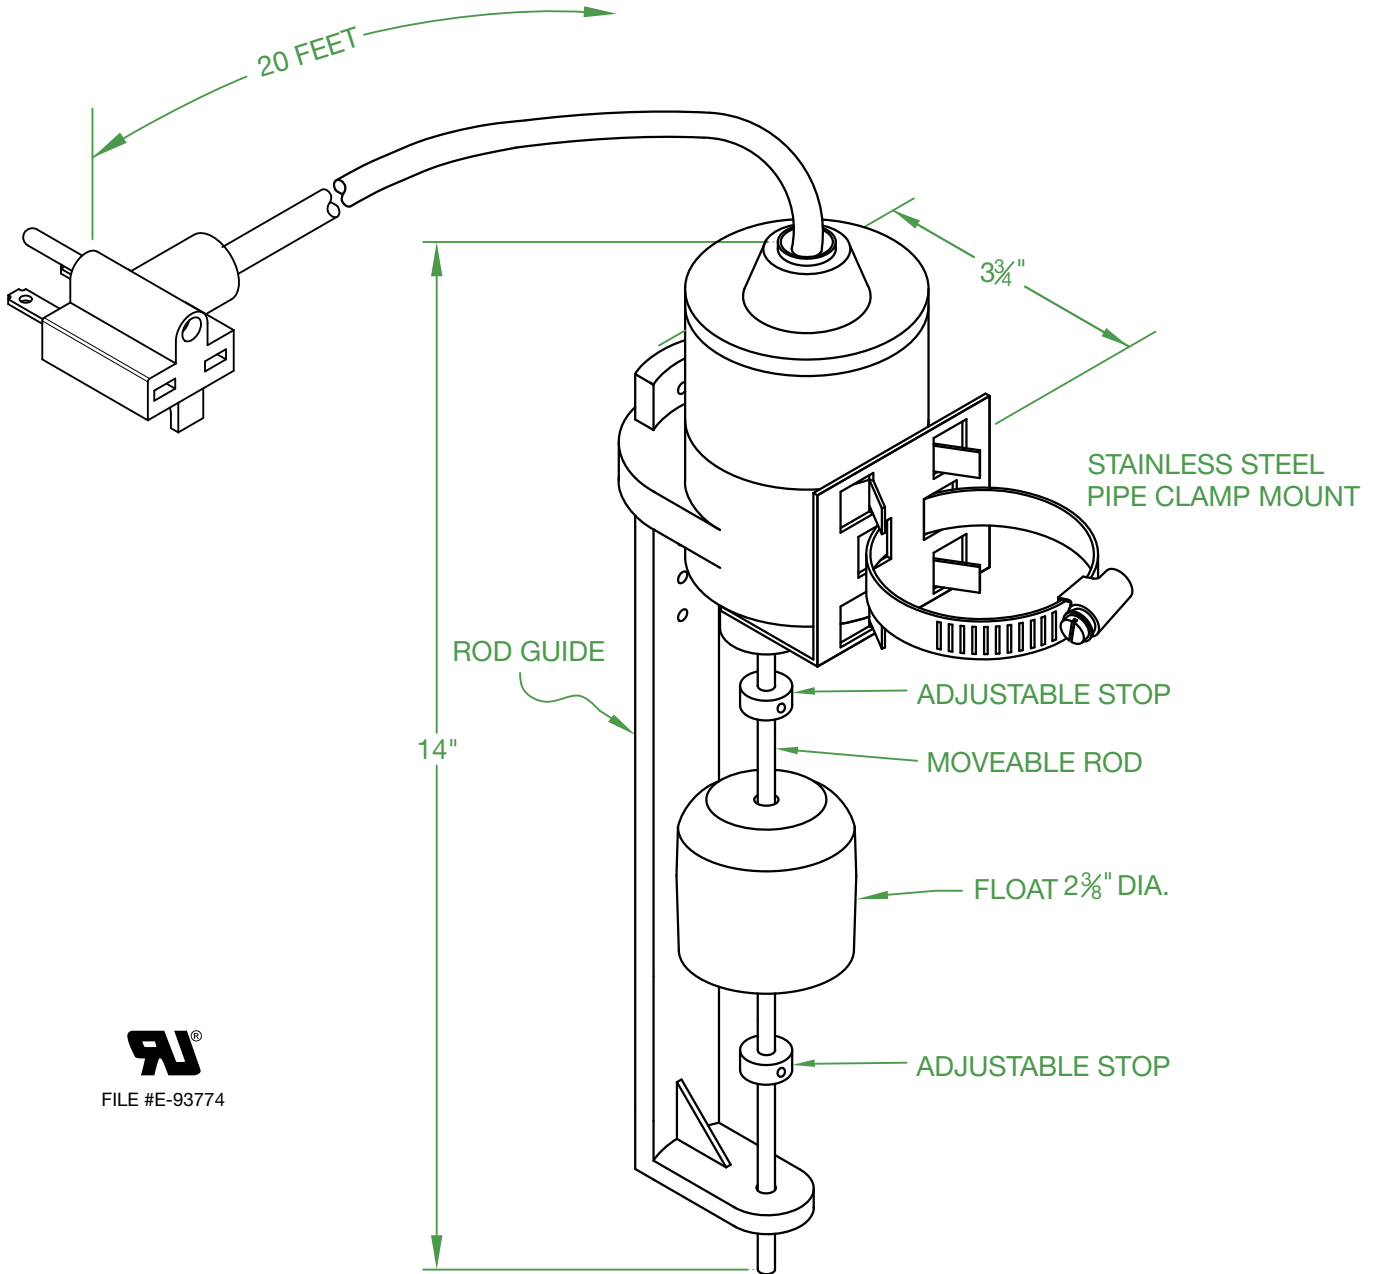

VSO2-240R2R9L-01

RATINGS

2 H.P. @ 240V 50/60 Hz
15 AMPS @ 240V 50/60 Hz
NORMALLY OPEN

MATERIAL

ABS HOUSING AND GUIDE
FIBERGLASS ROD
POLYPROPELENE FLOAT
STAINLESS STEEL ROD STOPS
14-3 SJOW CORD

TEMPERATURE

140° F / 60° C

PUMPING RANGE

1" - 6"

September 12, 2017

J.J.S.

Contactors - Relays - Switches

<http://www.mdius.com>