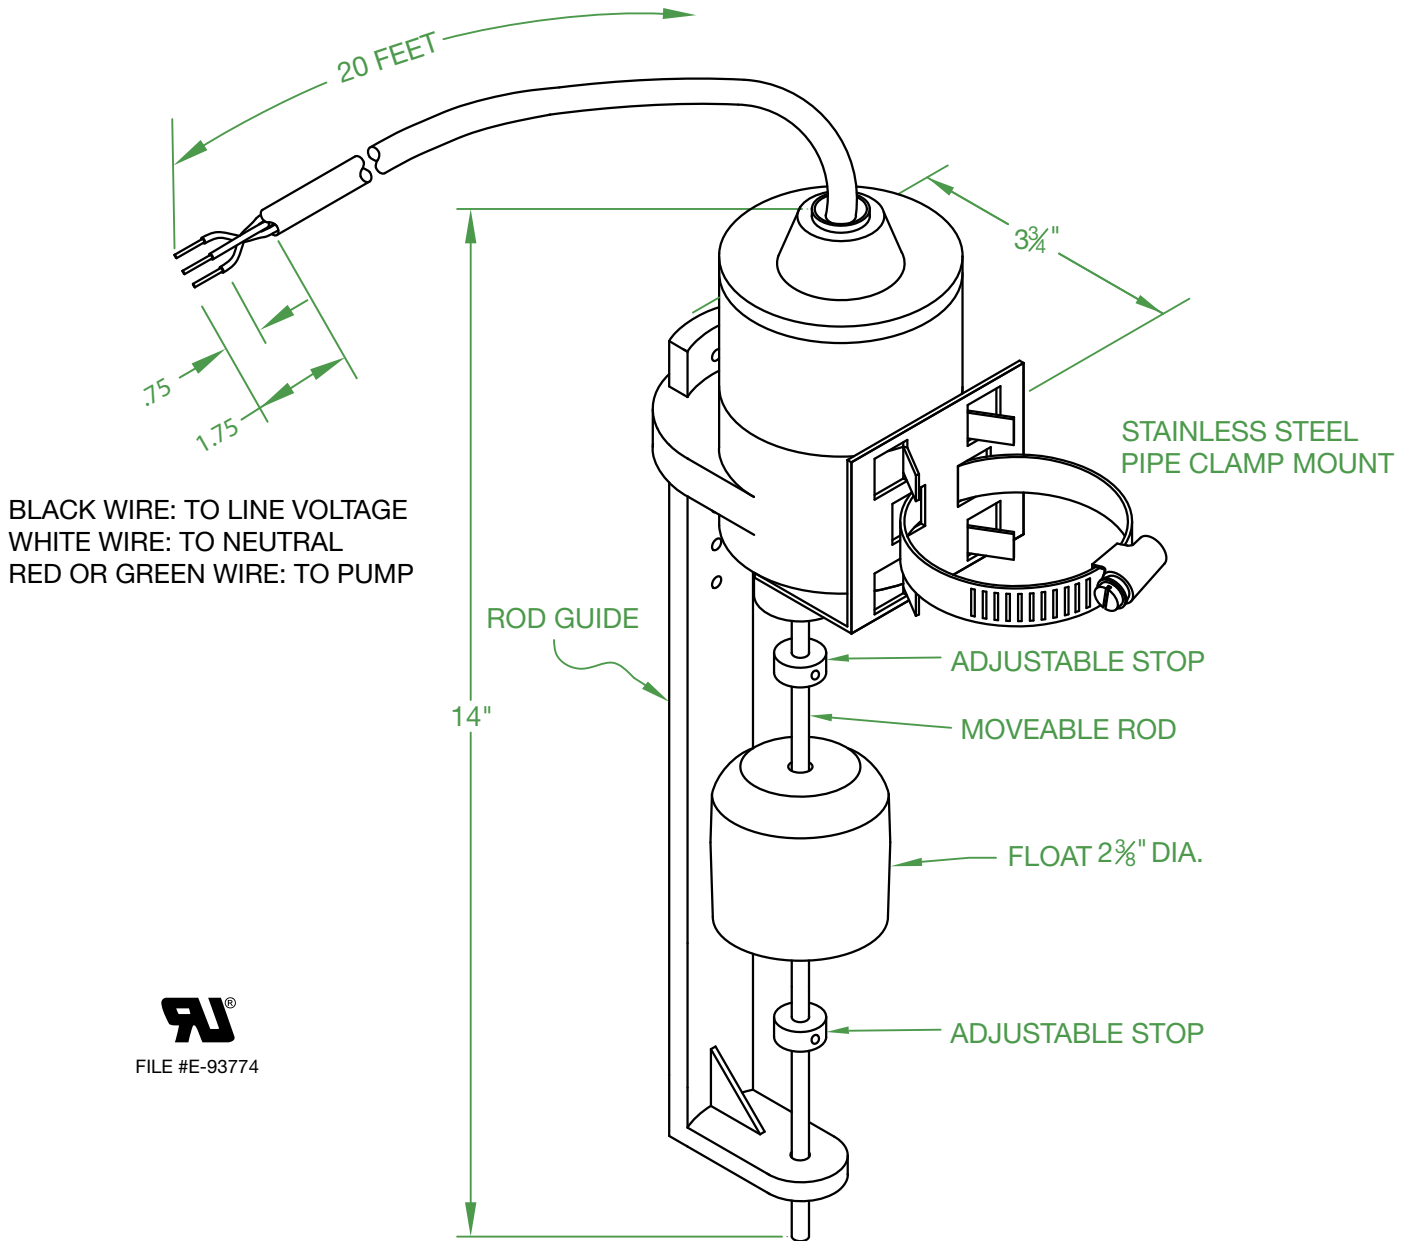

VSO2-24000R9L-01

RATINGS

2 H.P. @ 240V 50/60 Hz
15 AMPS @ 240V 50/60 Hz
NORMALLY OPEN

MATERIAL

ABS HOUSING AND GUIDE
FIBERGLASS ROD
POLYPROPELENE FLOAT
STAINLESS STEEL ROD STOPS
14-3 SJOW CORD

TEMPERATURE

140° F / 60° C

PUMPING RANGE

1" - 6"

September 12, 2017

J.J.S.

Contactors - Relays - Switches

<http://www.mdius.com>