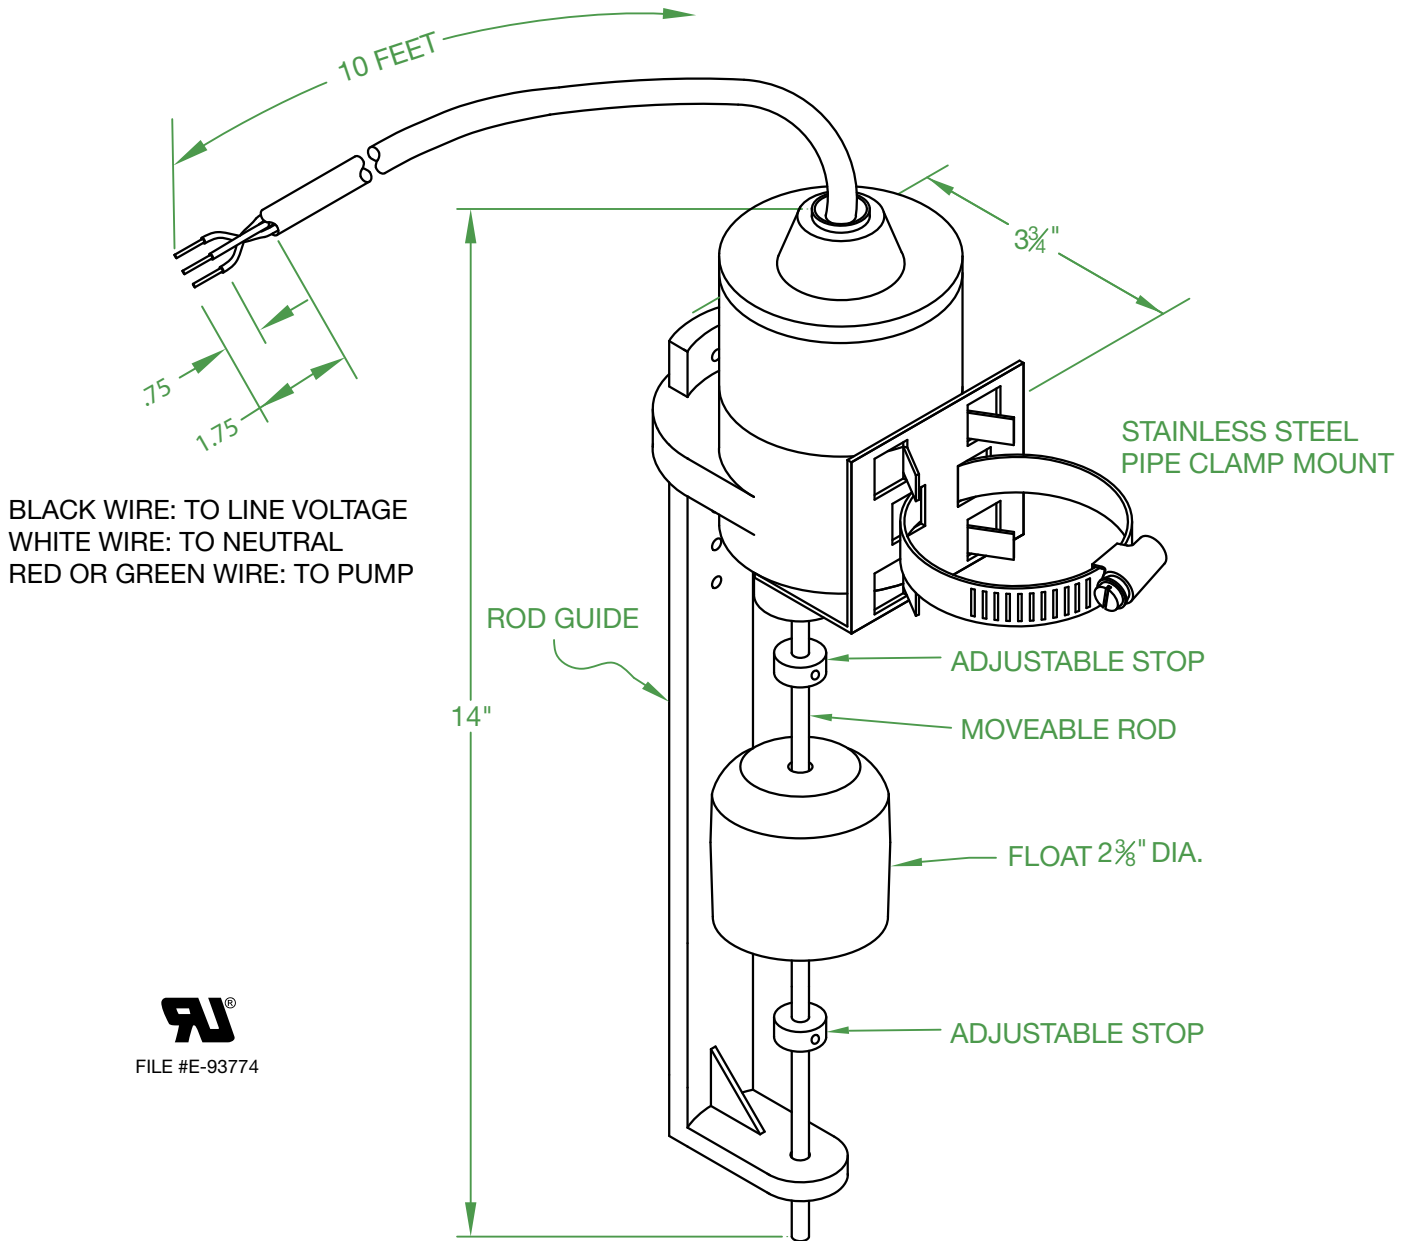

VSO2-12000R9L-01

RATINGS

2 H.P. @ 240V 50/60 Hz
15 AMPS @ 240V 50/60 Hz
NORMALLY OPEN

MATERIAL

ABS HOUSING AND GUIDE
FIBERGLASS ROD
POLYPROPELENE FLOAT
STAINLESS STEEL ROD STOPS
14-3 SJOW CORD

TEMPERATURE

140° F / 60° C

PUMPING RANGE

1" - 6"

September 12, 2017

J.J.S.

Contactors - Relays - Switches

<http://www.mdius.com>