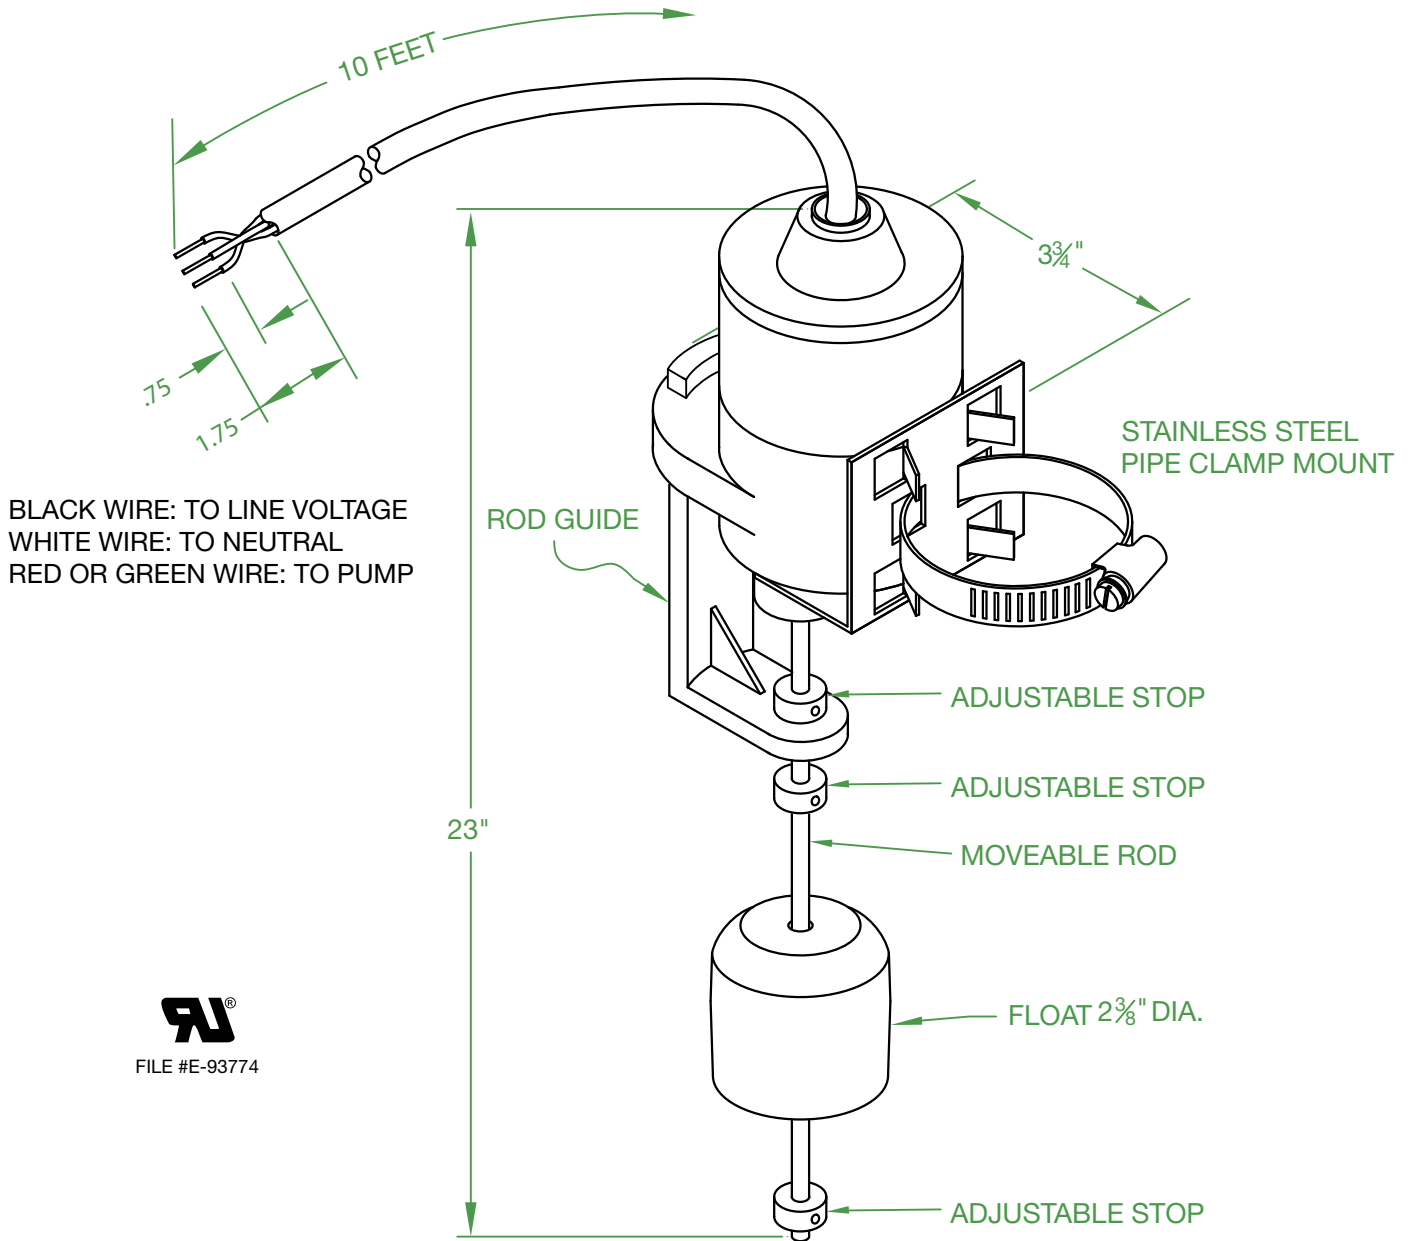

RATINGS

2 H.P. @ 240V 50/60 Hz
15 AMPS @ 240V 50/60 Hz
NORMALLY OPEN

MATERIAL

ABS HOUSING AND GUIDE
FIBERGLASS ROD
POLYPROPELENE FLOAT
STAINLESS STEEL ROD STOPS
14-3 SJOW CORD

TEMPERATURE

140° F / 60° C

PUMPING RANGE

1" - 15"

September 12, 2017

J.J.S.

Contactors - Relays - Switches

<http://www.mdius.com>