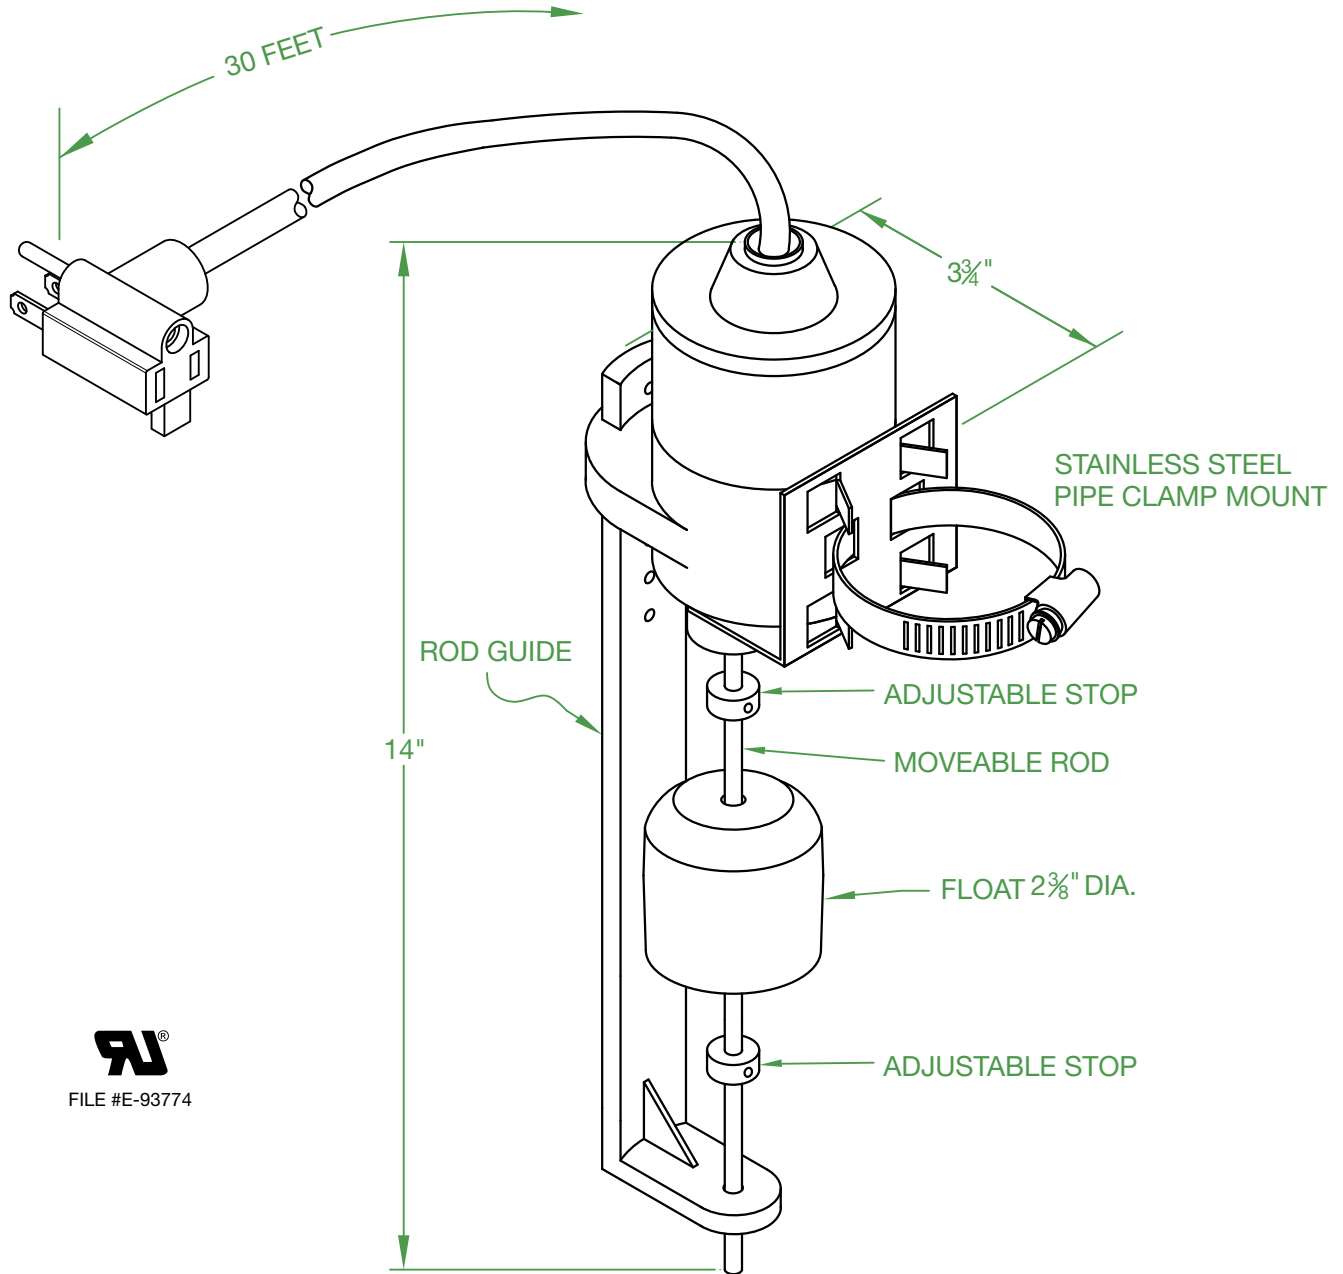

VSO1-360R1R9L-01

RATINGS

1 H.P. @ 120V 50/60 Hz
15 AMPS @ 120V 50/60 Hz
NORMALLY OPEN

MATERIAL

ABS HOUSING AND GUIDE
FIBERGLASS ROD
POLYPROPELENE FLOAT
STAINLESS STEEL ROD STOPS
14-3 SJOW CORD

TEMPERATURE

140° F / 60° C

PUMPING RANGE

1" - 6"

September 12, 2017

J.J.S.

Contactors - Relays - Switches

<http://www.mdius.com>