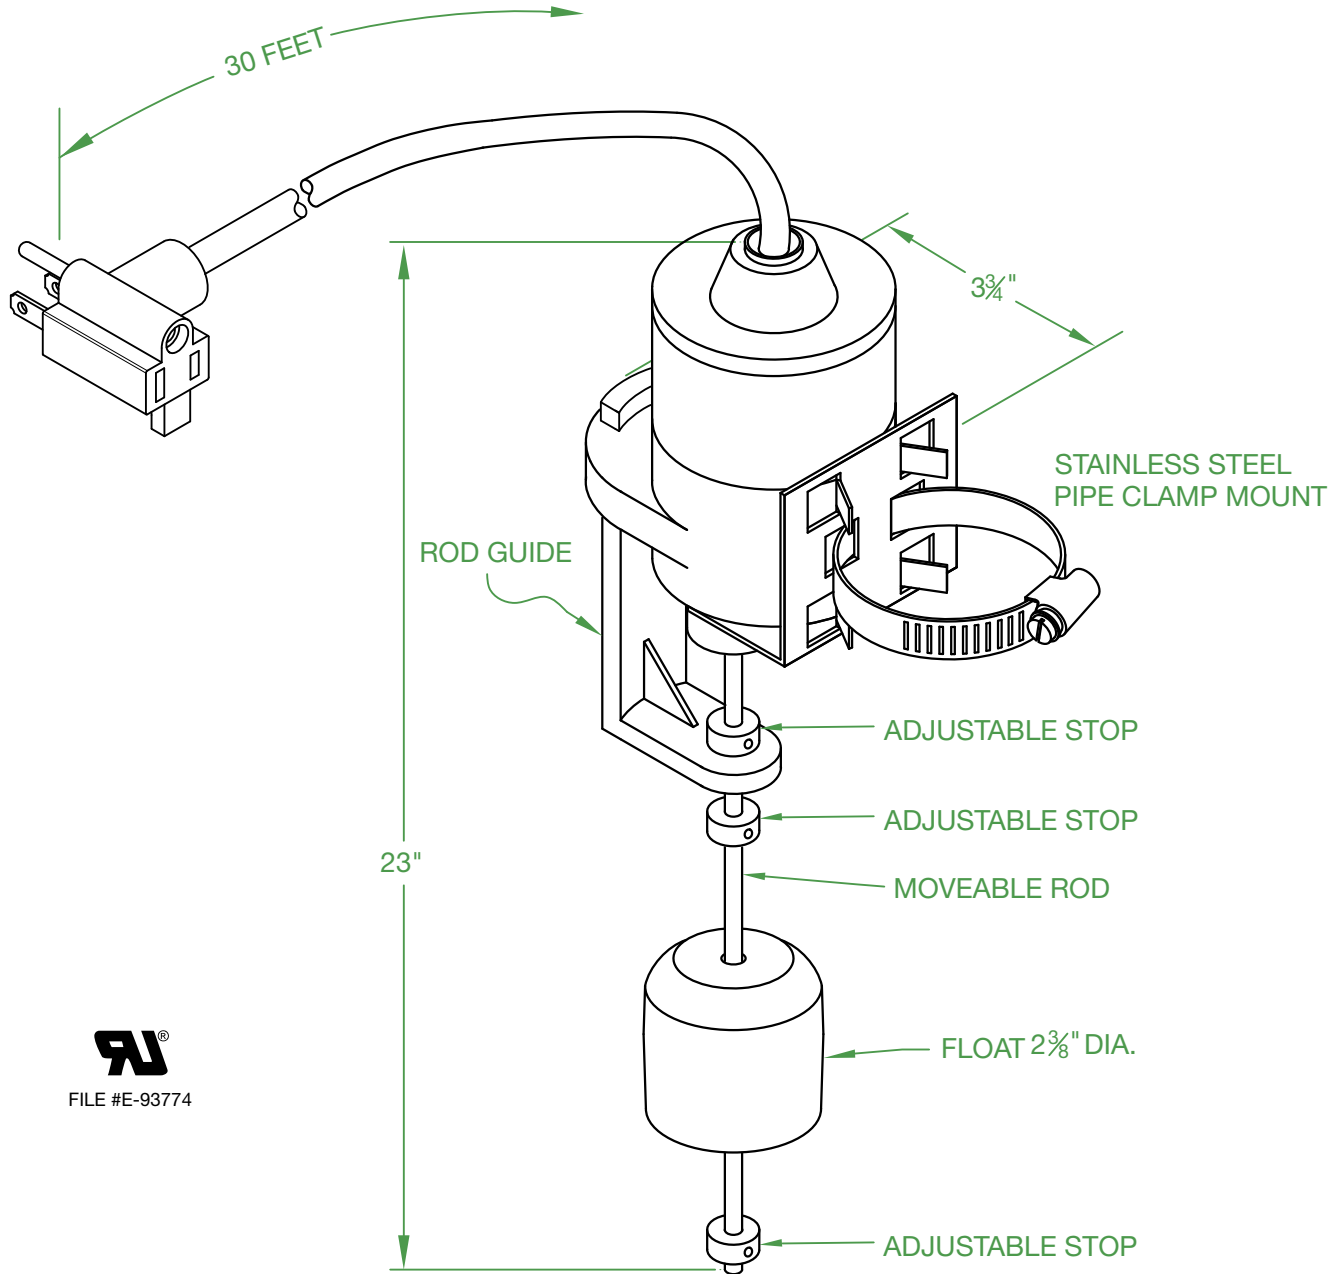

VSO1-360R1R18U-01

RATINGS

1 H.P. @ 120V 50/60 Hz
15 AMPS @ 120V 50/60 Hz
NORMALLY OPEN

MATERIAL

ABS HOUSING AND GUIDE
FIBERGLASS ROD
POLYPROPELENE FLOAT
STAINLESS STEEL ROD STOPS
14-3 SJOW CORD

TEMPERATURE

140° F / 60° C

PUMPING RANGE

1" - 15"

September 12, 2017

J.J.S.

Contactors - Relays - Switches

<http://www.mdius.com>