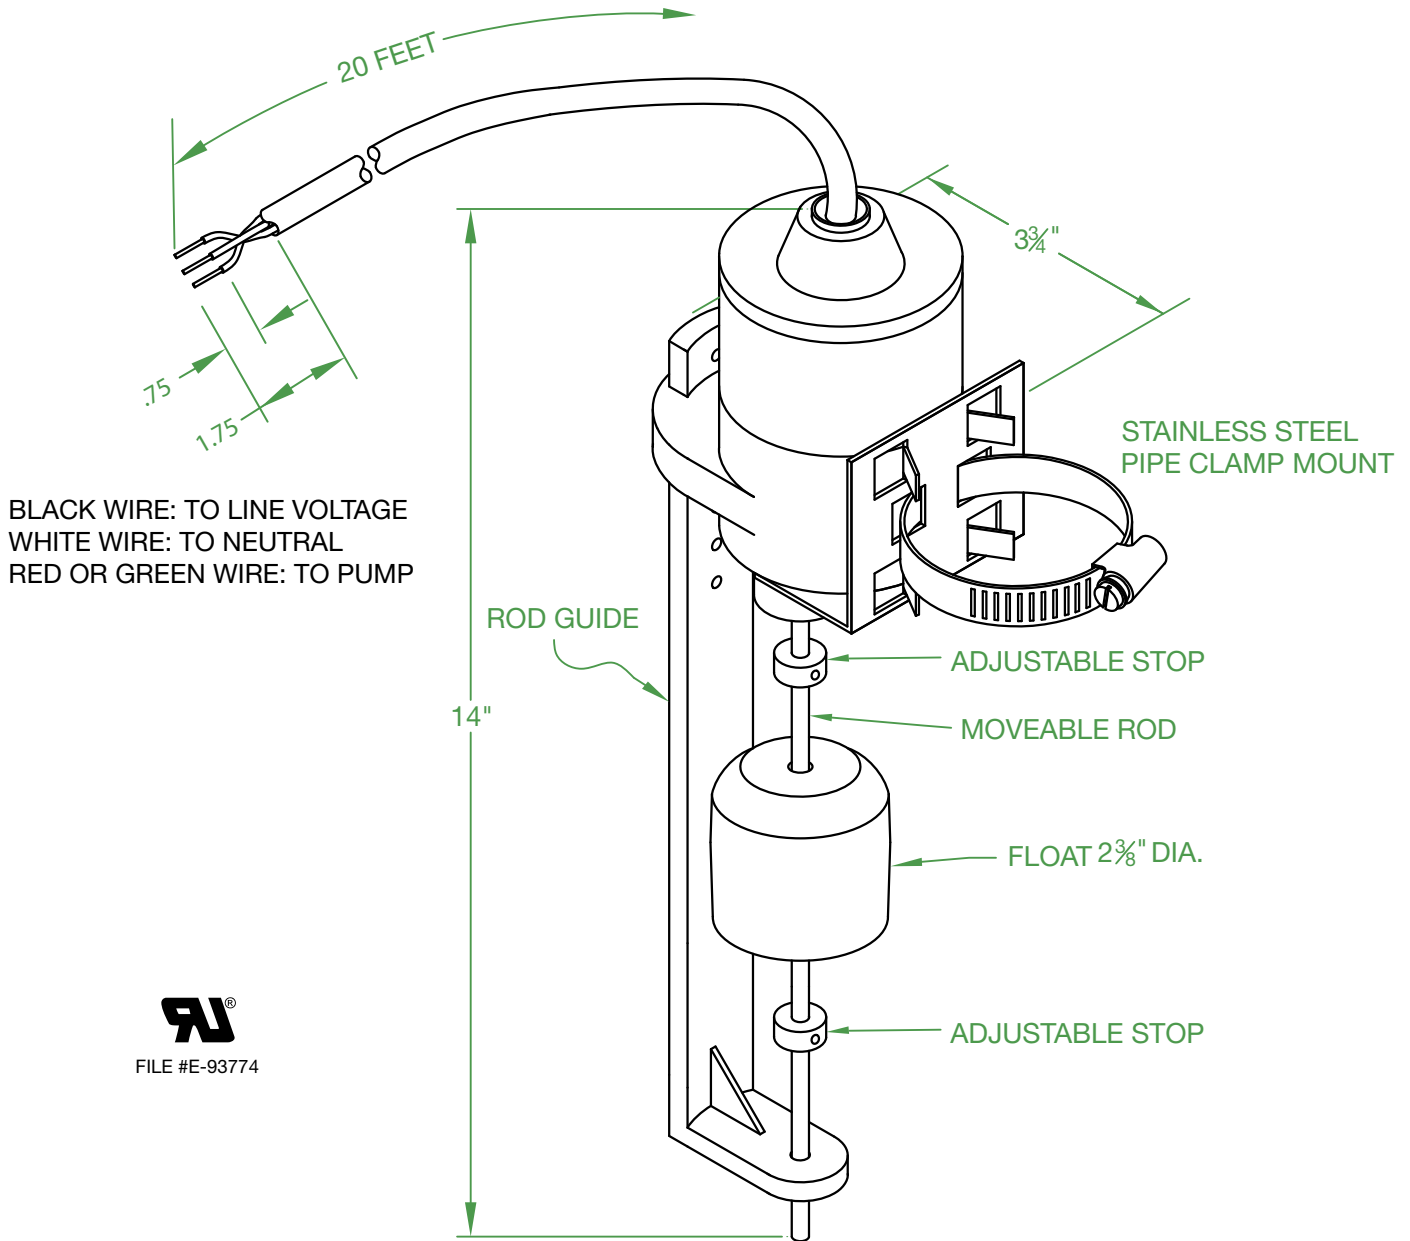

VSO1-24000R9L-01

RATINGS

1 H.P. @ 120V 50/60 Hz
15 AMPS @ 120V 50/60 Hz
NORMALLY OPEN

MATERIAL

ABS HOUSING AND GUIDE
FIBERGLASS ROD
POLYPROPELENE FLOAT
STAINLESS STEEL ROD STOPS
14-3 SJOW CORD

TEMPERATURE

140° F / 60° C

PUMPING RANGE

1" - 6"

September 12, 2017

J.J.S.

Contactors - Relays - Switches

<http://www.mdius.com>