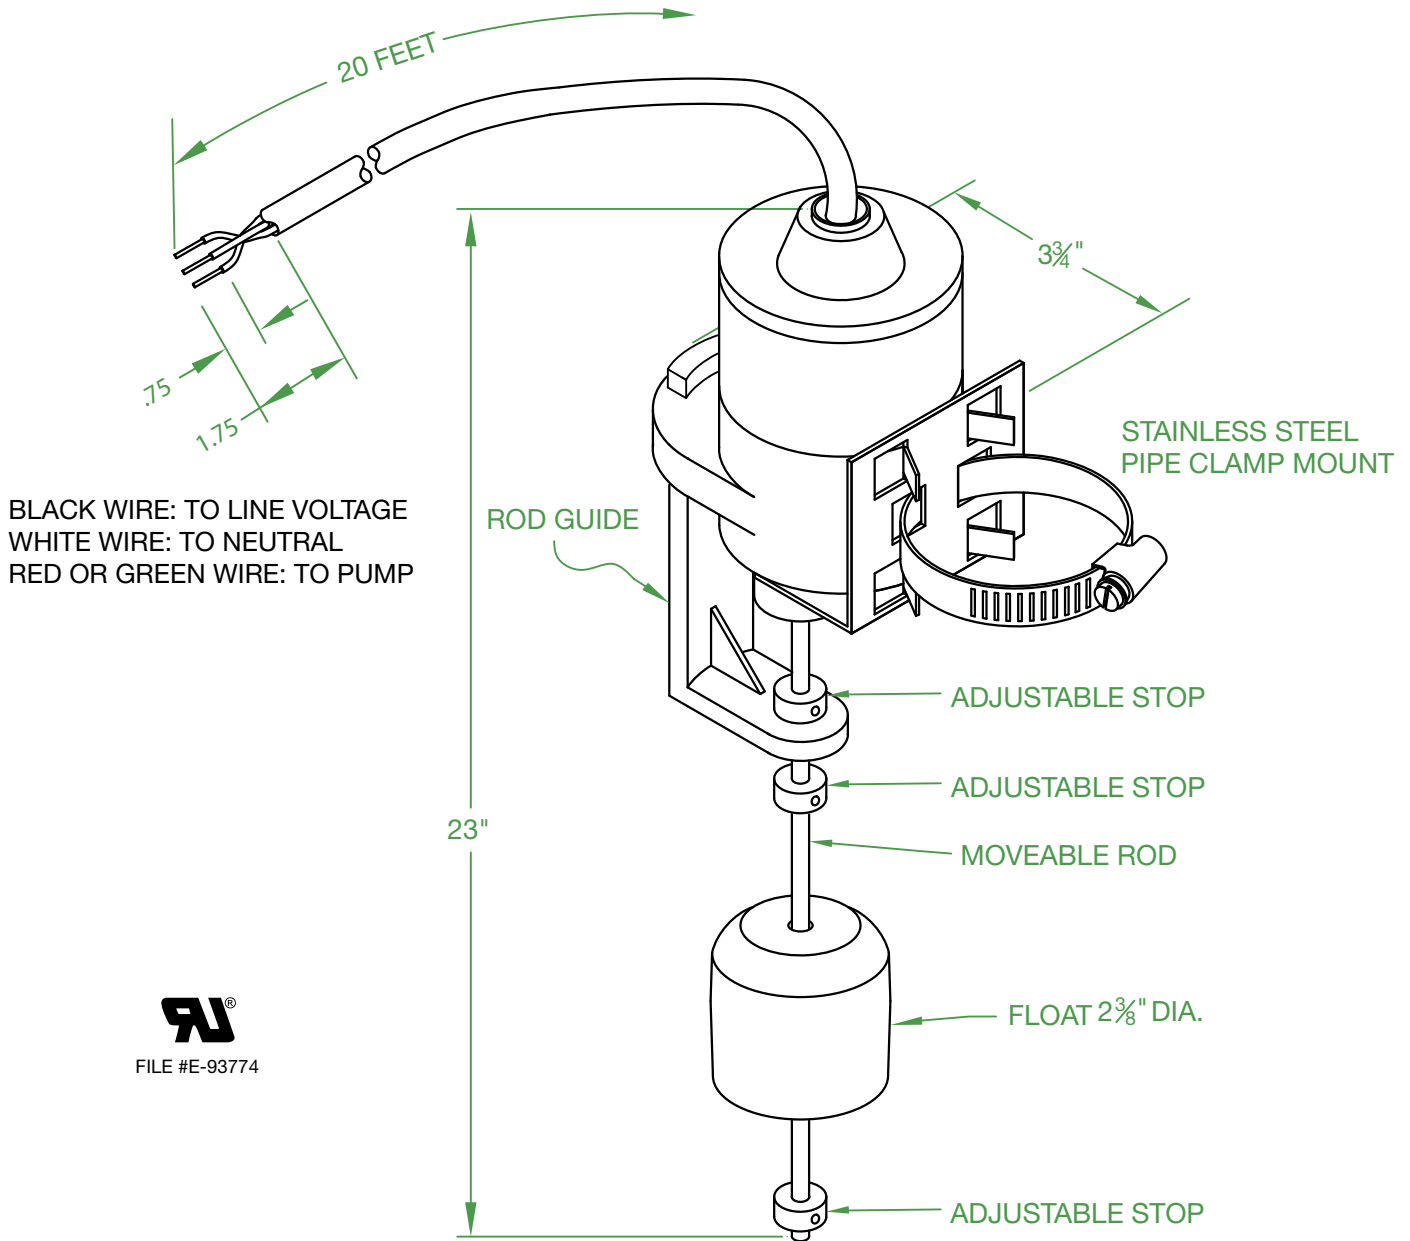

RATINGS

1 H.P. @ 120V 50/60 Hz
15 AMPS @ 120V 50/60 Hz
NORMALLY OPEN

MATERIAL

ABS HOUSING AND GUIDE
FIBERGLASS ROD
POLYPROPELENE FLOAT
STAINLESS STEEL ROD STOPS
14-3 SJOW CORD

TEMPERATURE

140° F / 60° C

PUMPING RANGE

1" - 15"

September 12, 2017

J.J.S.

Contactors - Relays - Switches

<http://www.mdius.com>