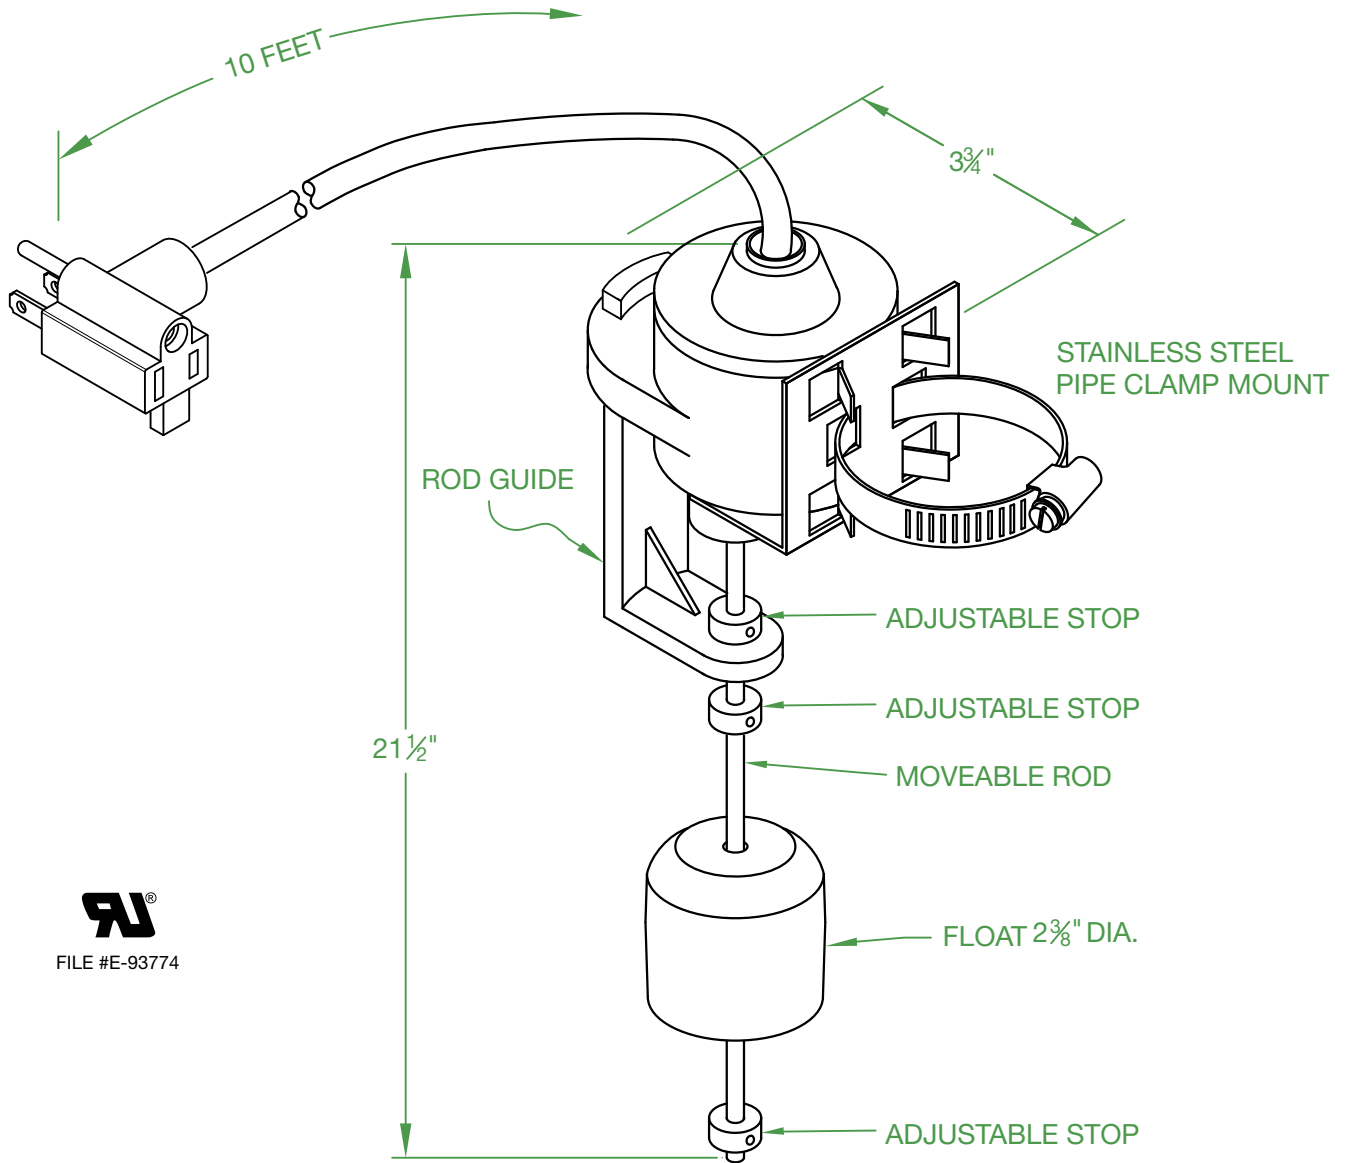

FILE #E-93774

RATINGS

1/2 H.P. @ 120V 50/60 Hz
13 AMPS @ 120V 50/60 Hz

MATERIAL

ABS HOUSING AND GUIDE
FIBERGLASS ROD
POLYPROPELENE FLOAT
STAINLESS STEEL ROD STOPS
16-2 SJTOW/SJOW CORD

TEMPERATURE

140°F / 60°C