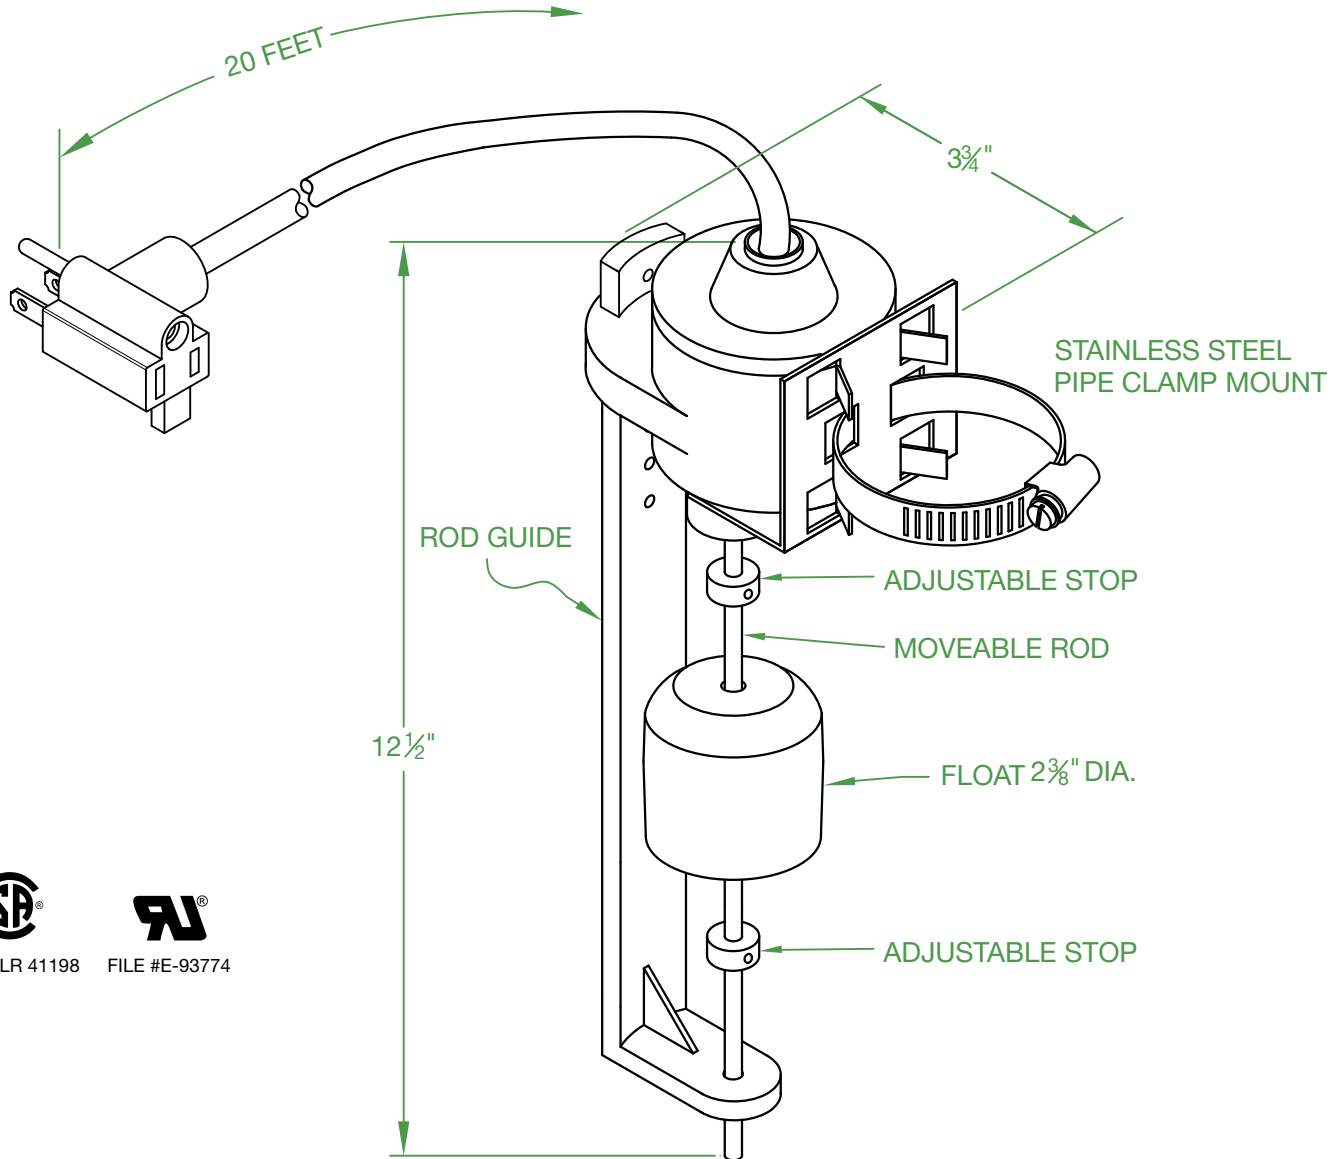

FILE #LR 41198

FILE #E-93774

RATINGS

1/2 H.P. @ 120/240V 50/60 Hz
13 AMPS @ 120/240V 50/60 Hz
NORMALLY OPEN

MATERIAL

ABS HOUSING AND GUIDE
FIBERGLASS ROD
POLYPROPELENE FLOAT
STAINLESS STEEL ROD STOPS
16-2 SJTOW/SJOW CORD

TEMPERATURE

140°F / 60°C

PUMPING RANGE

1" - 6"

September 12, 2017
Rev. A 04-19-18

J.J.S.

Contactors - Relays - Switches

<http://www.mdius.com>