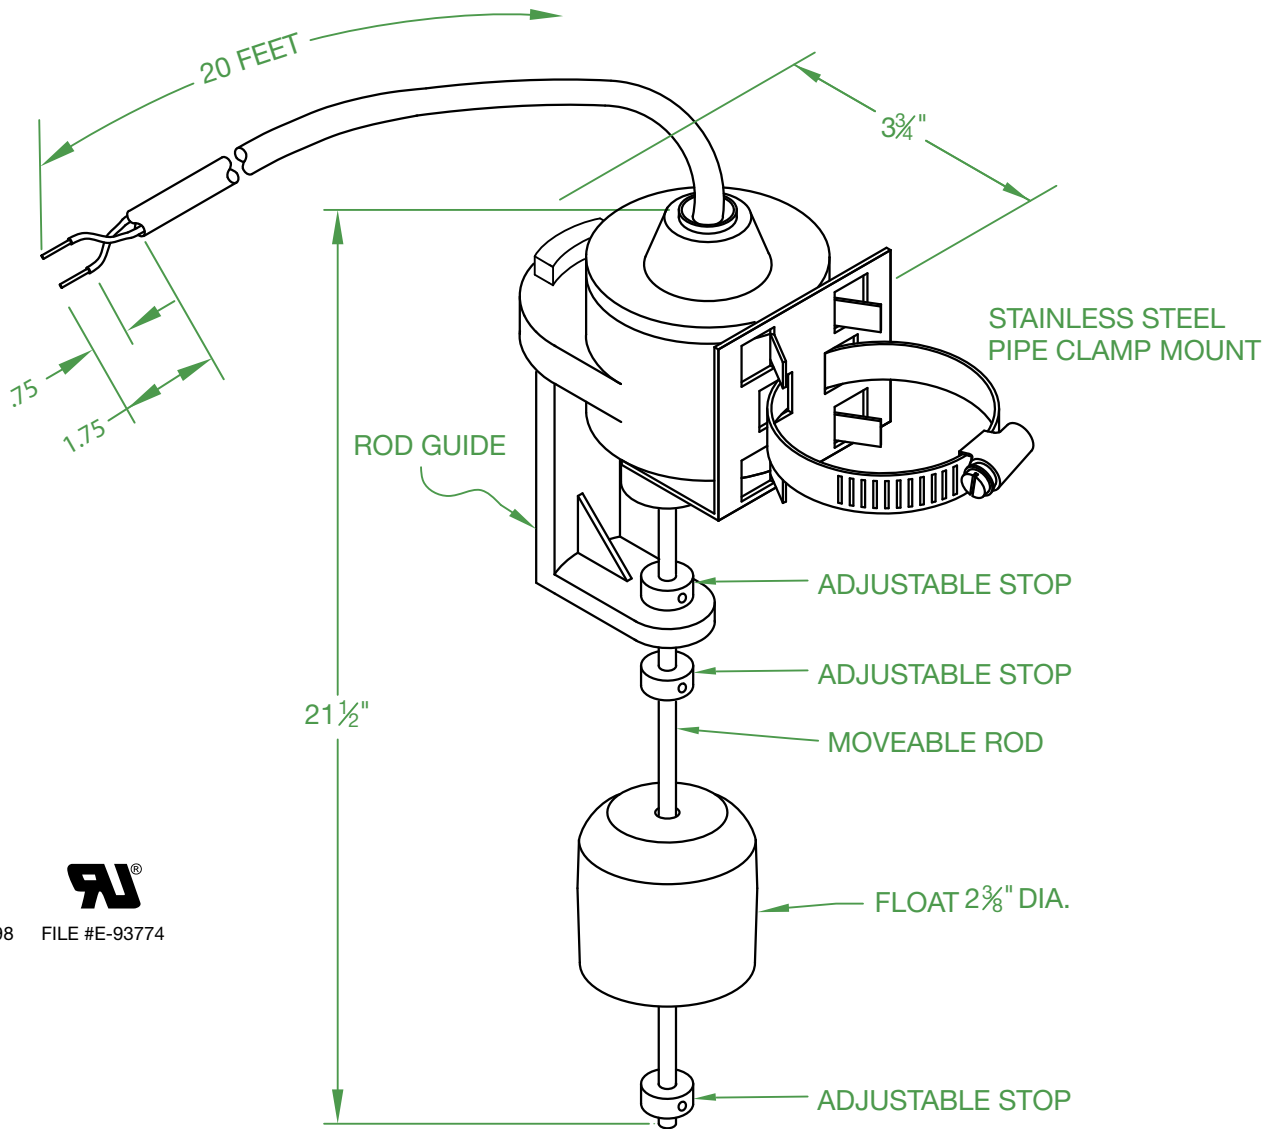

FILE #LR 41198

FILE #E-93774

RATINGS

1/2 H.P. @ 120/240V 50/60 Hz
13 AMPS @ 120/240V 50/60 Hz
NORMALLY OPEN

MATERIAL

ABS HOUSING AND GUIDE
FIBERGLASS ROD
POLYPROPELENE FLOAT
STAINLESS STEEL ROD STOPS
16-2 SJTOW/SJOW CORD

TEMPERATURE

140°F / 60°C

PUMPING RANGE

1" - 15"

September 12, 2017

J.J.S.

Contactors - Relays - Switches

<http://www.mdius.com>