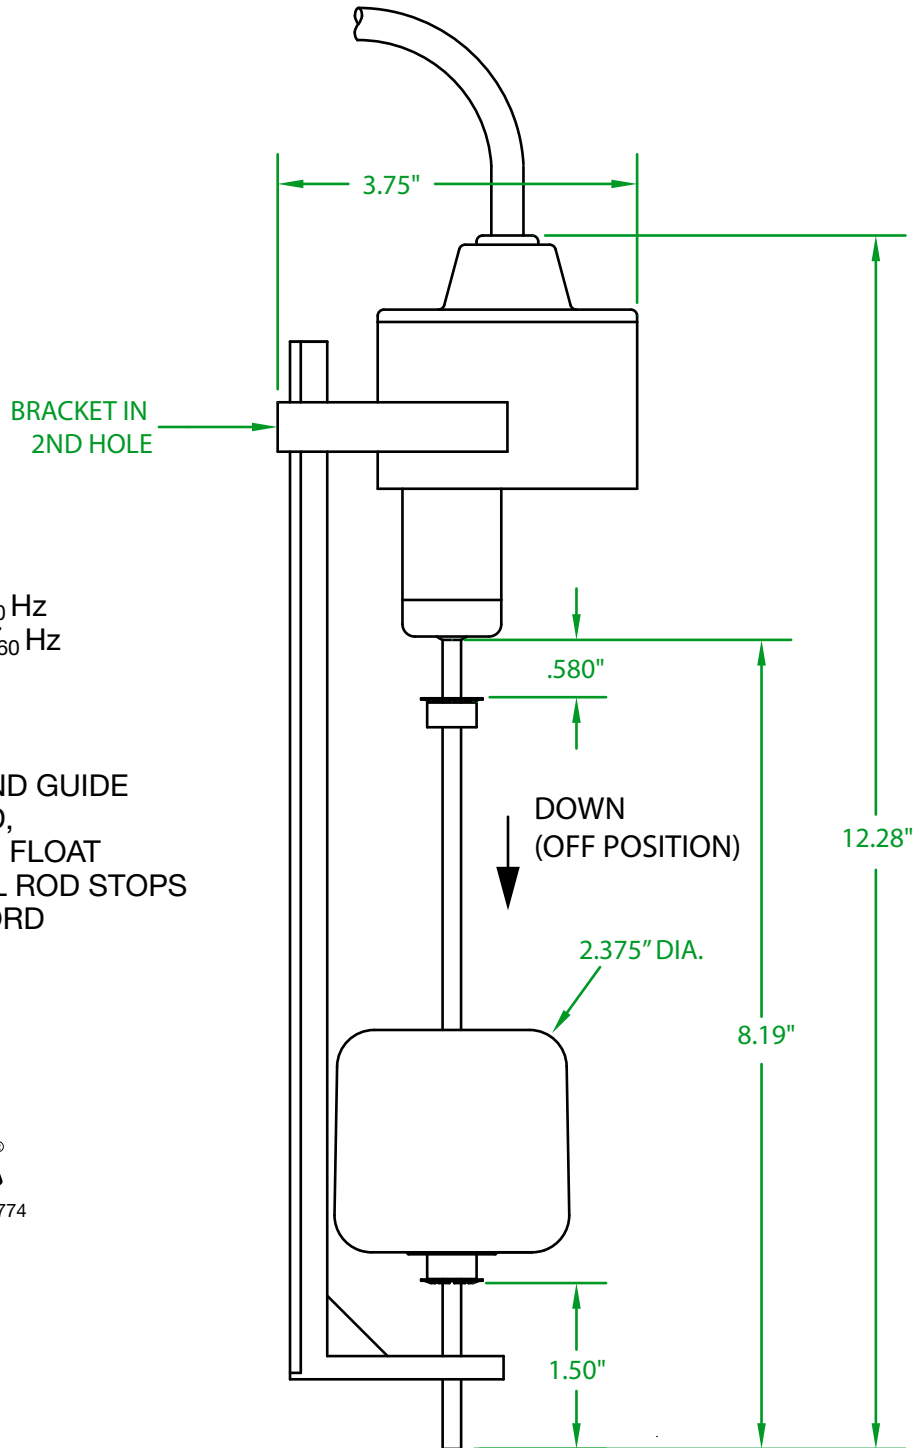

SVS-5480R (86015-01)

RATINGS:

1/2 H.P. @ 120 V^{50/60} Hz

13 AMP @ 120 V^{50/60} Hz

MATERIAL:

ABS HOUSING AND GUIDE

FIBERGLASS ROD,

POLYPROPELENE FLOAT

STAINLESS STEEL ROD STOPS

SJOW/SJTOW CORD

TEMPERATURE:

140° F / 60° C

FILE #LR 41198

FILE #E-93774

December 22, 2016

J.J.S.

Rev. A January 5, 2017

Rev. B January 9, 2017

Rev. C January 10, 2017

Rev. D April 5, 2017

Contactors - Relays - Switches

<http://www.mdious.com>