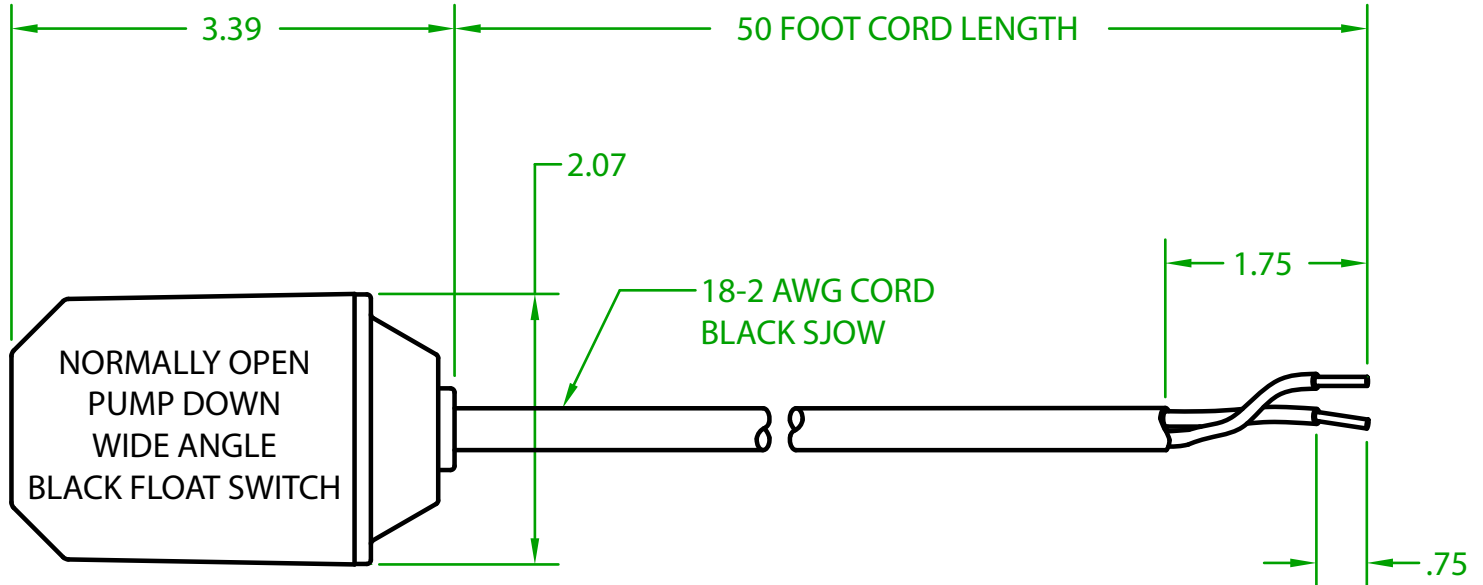

## SF2OY5000

SMALL MECHANICAL FLOAT

OPERATING ANGLE: CONTACTS CLOSED @ 45° ABOVE HORIZONTAL  
CONTACTS OPEN @ 45° BELOW HORIZONTAL

ELECTRICAL RATINGS: 5 AMPS @ 120/240 VAC  
5 AMPS @ 30 VDC

FLOAT MATERIAL: A.B.S.