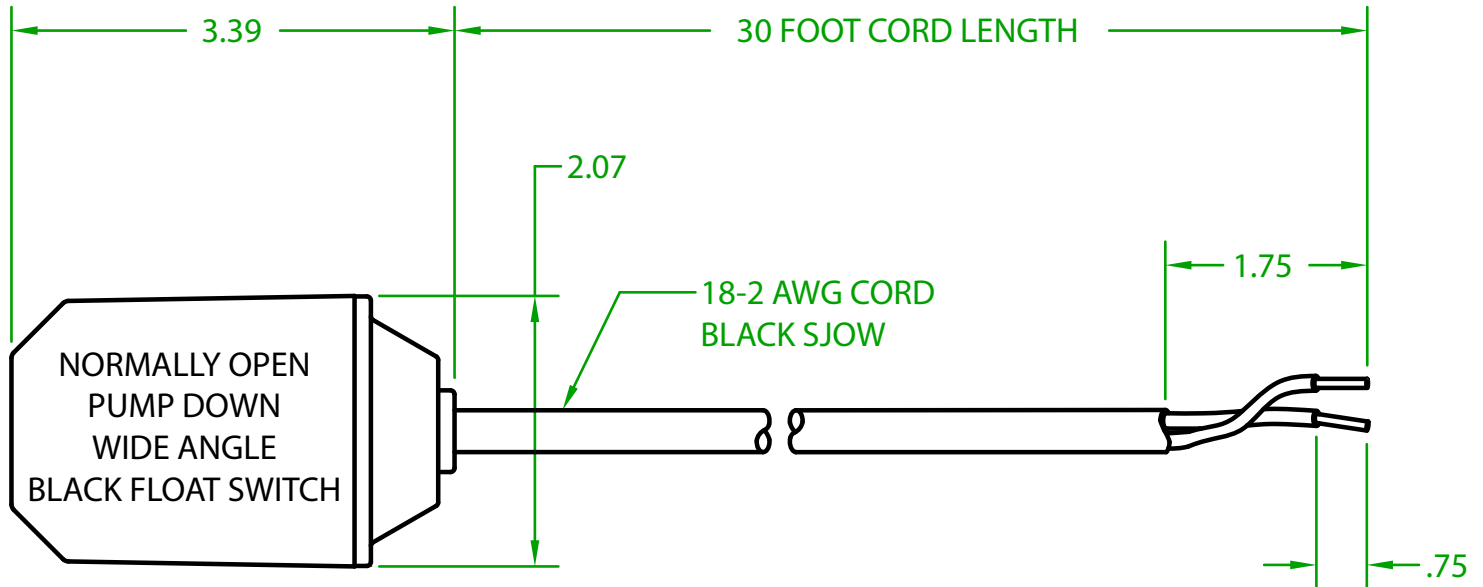

MERCURY DISPLACEMENT INDUSTRIES, INC.

Post Office Box 710 - U.S. 12 East - Edwardsburg, Michigan 49112-0710

Phone (269) 663-8574 - Fax (269) 663-2924

(800) 634-4077

SF2OY3000

SMALL MECHANICAL FLOAT

OPERATING ANGLE: CONTACTS CLOSED @ 45° ABOVE HORIZONTAL
CONTACTS OPEN @ 45° BELOW HORIZONTAL