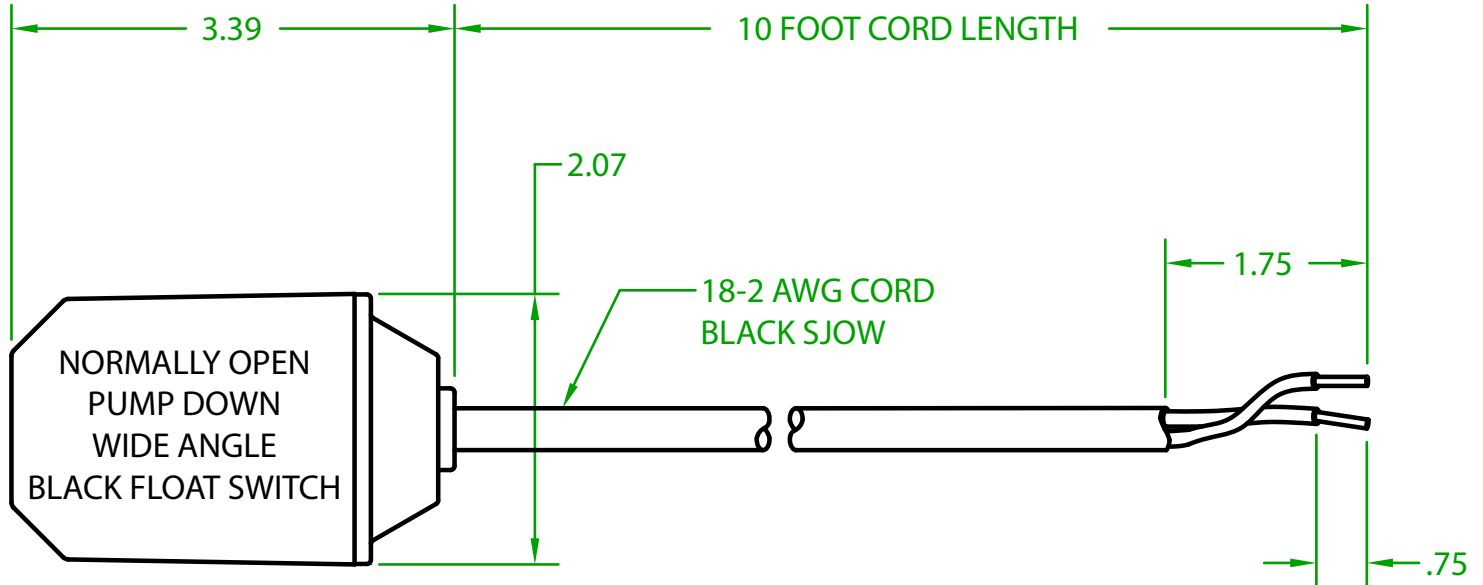

MERCURY DISPLACEMENT INDUSTRIES, INC.

Post Office Box 710 - U.S. 12 East - Edwardsburg, Michigan 49112-0710

Phone (269) 663-8574 - Fax (269) 663-2924

(800) 634-4077

SF2OY1000

SMALL MECHANICAL FLOAT

OPERATING ANGLE: CONTACTS CLOSED @ 45° ABOVE HORIZONTAL
CONTACTS OPEN @ 45° BELOW HORIZONTAL