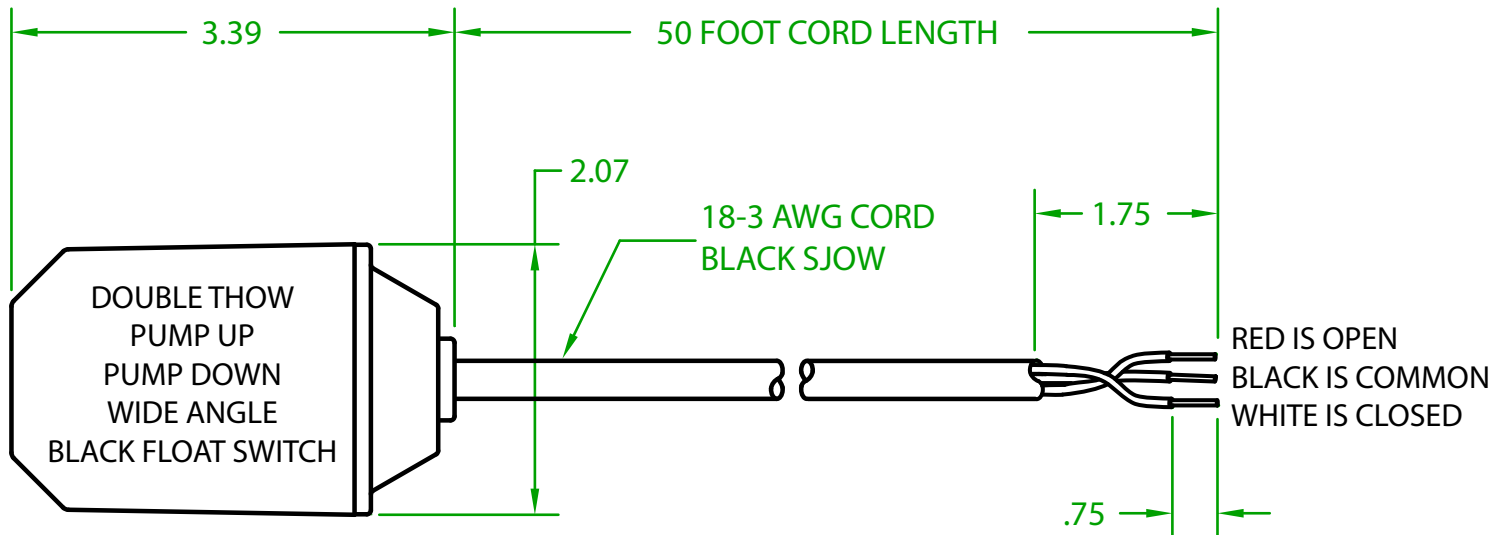

MERCURY DISPLACEMENT INDUSTRIES, INC.

Post Office Box 710 - U.S. 12 East - Edwardsburg, Michigan 49112-0710

Phone (269) 663-8574 - Fax (269) 663-2924

(800) 634-4077

SF2DY5000

SMALL MECHANICAL FLOAT

OPERATING ANGLE: FLOAT HANGING DOWN CONTACTS ARE OPEN
SWITCHES @ 45° ABOVE AND 45° BELOW HORIZONTAL