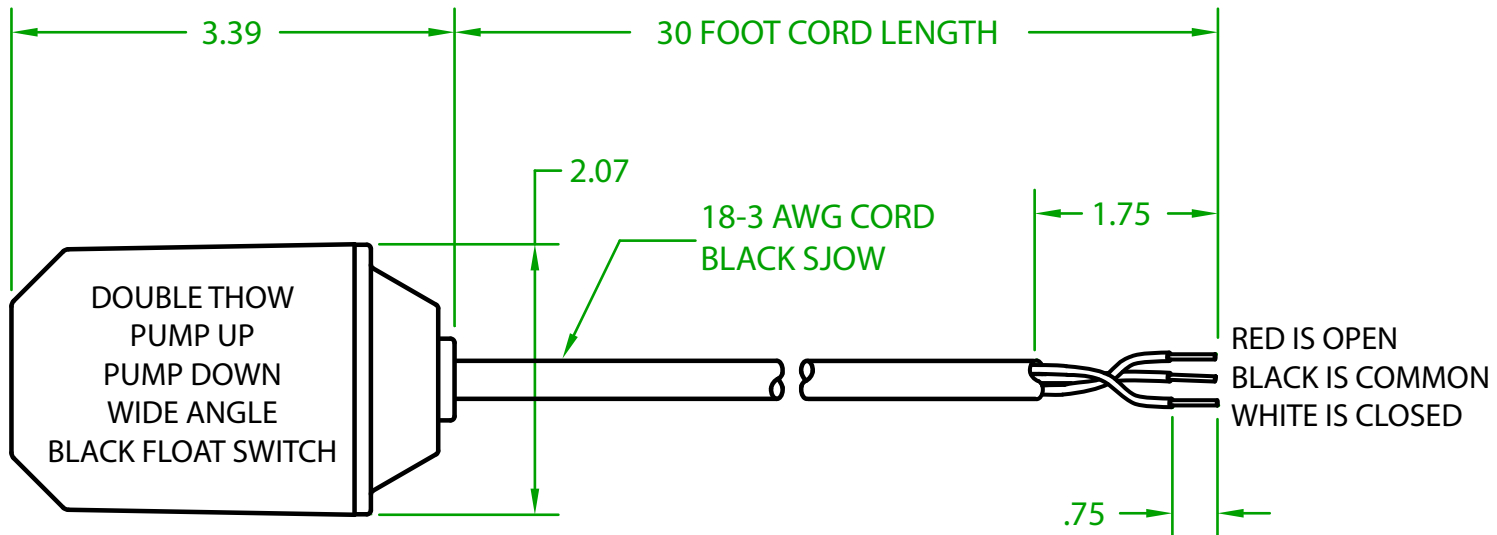

## SF2DY3000

SMALL MECHANICAL FLOAT

OPERATING ANGLE: FLOAT HANGING DOWN CONTACTS ARE OPEN  
SWITCHES @ 45° ABOVE AND 45° BELOW HORIZONTAL

ELECTRICAL RATINGS: 5 AMPS @ 120/240 VAC  
5 AMPS @ 30 VDC

FLOAT MATERIAL: A.B.S.