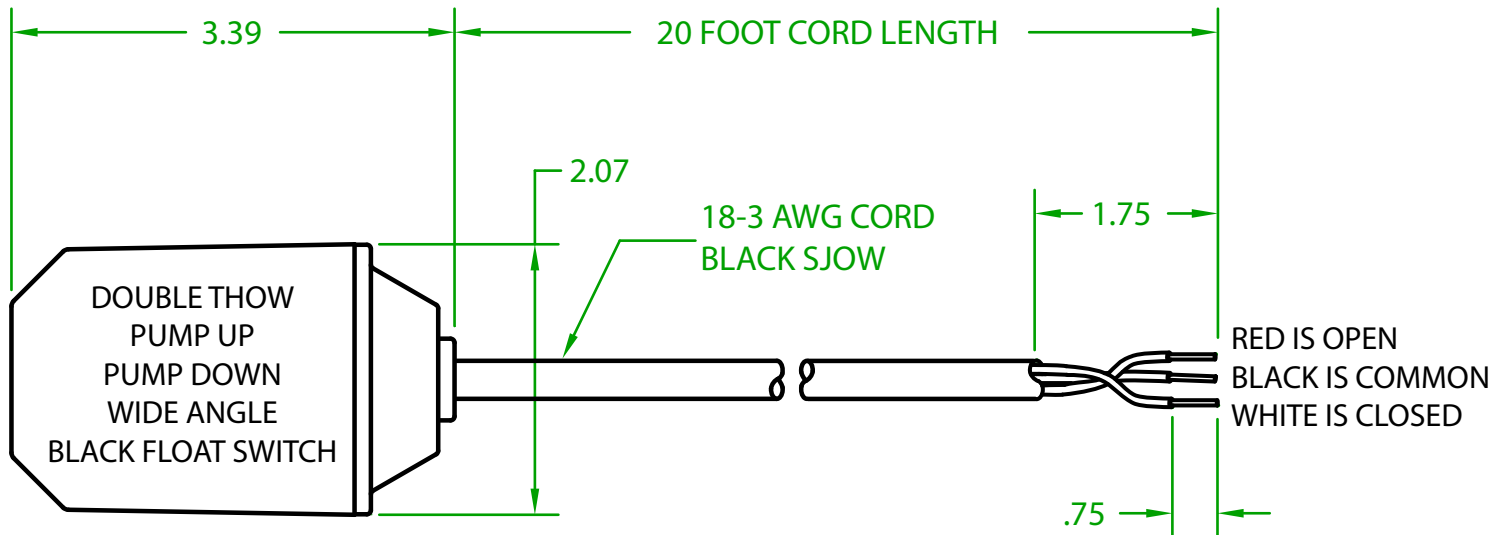

MERCURY DISPLACEMENT INDUSTRIES, INC.

Post Office Box 710 - U.S. 12 East - Edwardsburg, Michigan 49112-0710

Phone (269) 663-8574 - Fax (269) 663-2924

(800) 634-4077

SF2DY2000

SMALL MECHANICAL FLOAT

OPERATING ANGLE: FLOAT HANGING DOWN CONTACTS ARE OPEN
SWITCHES @ 45° ABOVE AND 45° BELOW HORIZONTAL