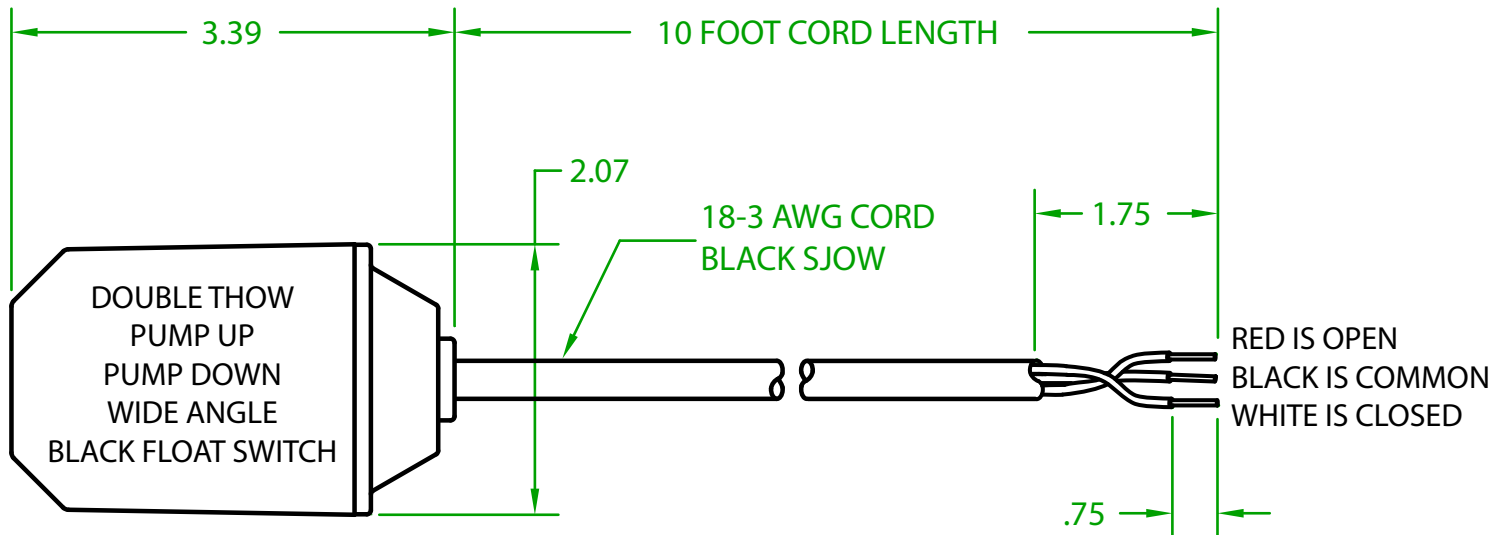

MERCURY DISPLACEMENT INDUSTRIES, INC.

Post Office Box 710 - U.S. 12 East - Edwardsburg, Michigan 49112-0710

Phone (269) 663-8574 - Fax (269) 663-2924

(800) 634-4077

SF2DY1000

SMALL MECHANICAL FLOAT

OPERATING ANGLE: FLOAT HANGING DOWN CONTACTS ARE OPEN
SWITCHES @ 45° ABOVE AND 45° BELOW HORIZONTAL