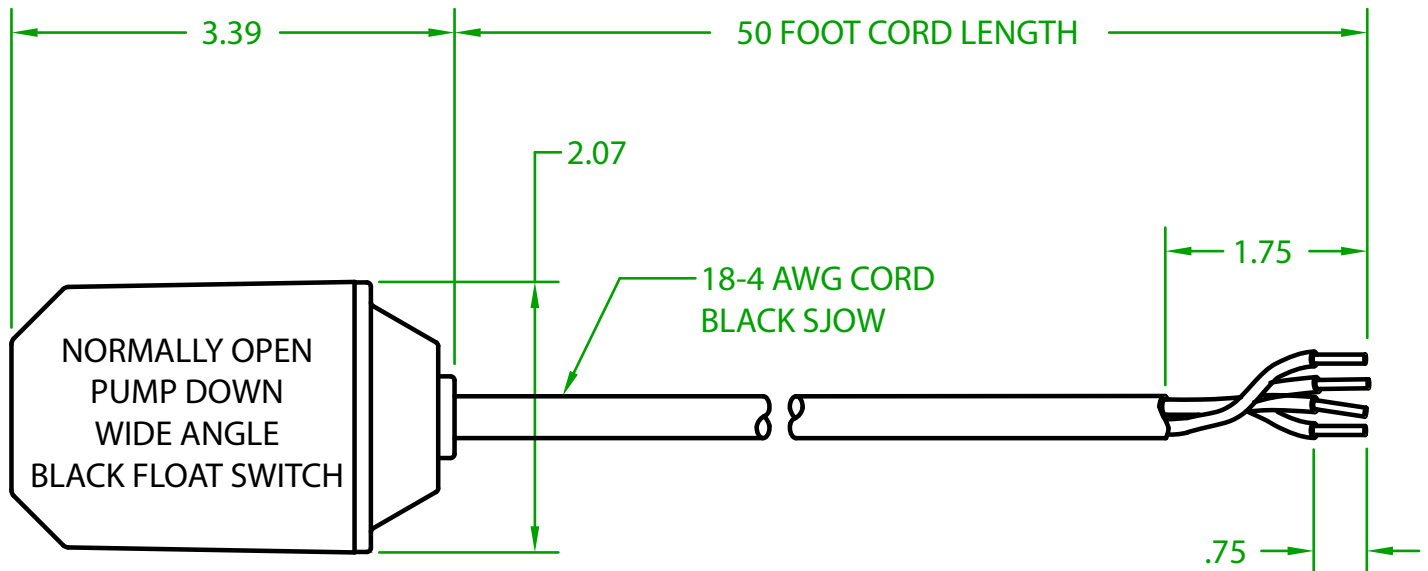

MERCURY DISPLACEMENT INDUSTRIES, INC.

Post Office Box 710 - U.S. 12 East - Edwardsburg, Michigan 49112-0710

Phone (269) 663-8574 - Fax (269) 663-2924

(800) 634-4077

SF2AY5000

SMALL MECHANICAL FLOAT
DOUBLE POLE - SINGLE THROW (DPST)

OPERATING ANGLE: FLOAT HANGING DOWN CONTACTS ARE CLOSED
CONTACTS CLOSED @ 45° ABOVE HORIZONTAL
CONTACTS OPEN @ 45° BELOW HORIZONTAL

ELECTRICAL RATINGS: 5 AMPS @ 120/240 VAC
5 AMPS @ 30 VDC

FLOAT MATERIAL: A.B.S.