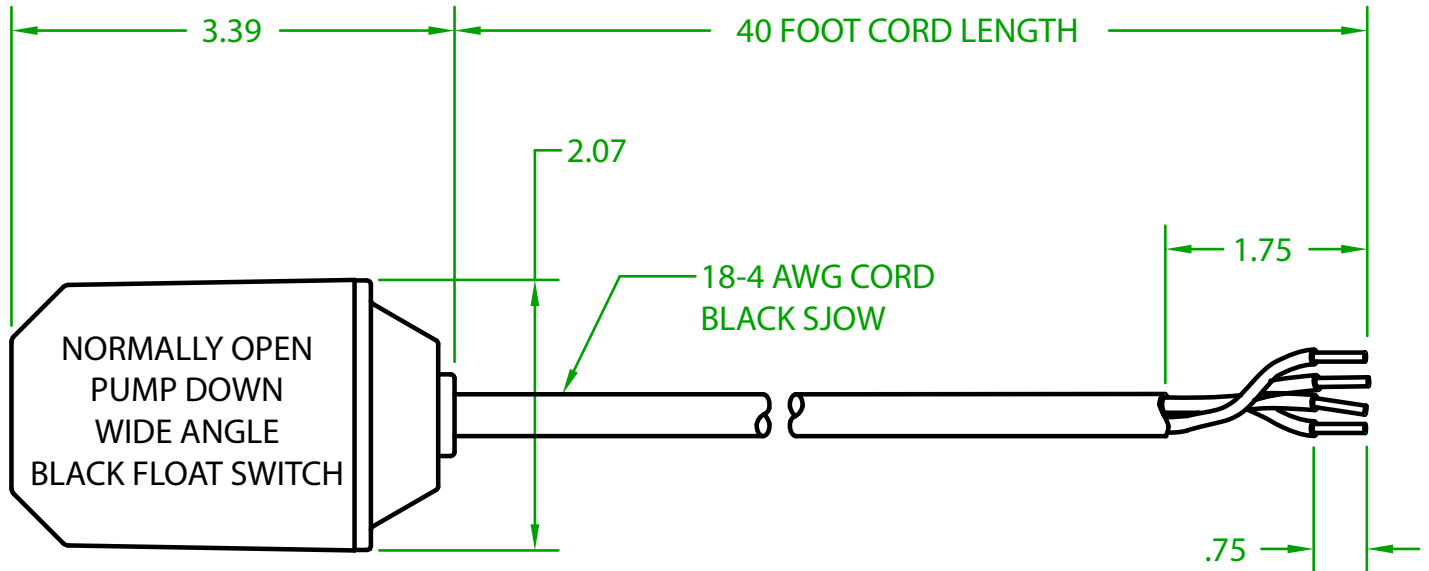

MERCURY DISPLACEMENT INDUSTRIES, INC.

Post Office Box 710 - U.S. 12 East - Edwardsburg, Michigan 49112-0710

Phone (269) 663-8574 - Fax (269) 663-2924

(800) 634-4077

SF2AY4000

SMALL MECHANICAL FLOAT
DOUBLE POLE - SINGLE THROW (DPST)

OPERATING ANGLE: FLOAT HANGING DOWN CONTACTS ARE CLOSED
CONTACTS CLOSED @ 45° ABOVE HORIZONTAL
CONTACTS OPEN @ 45° BELOW HORIZONTAL

ELECTRICAL RATINGS: 5 AMPS @ 120/240 VAC
5 AMPS @ 30 VDC

FLOAT MATERIAL: A.B.S.