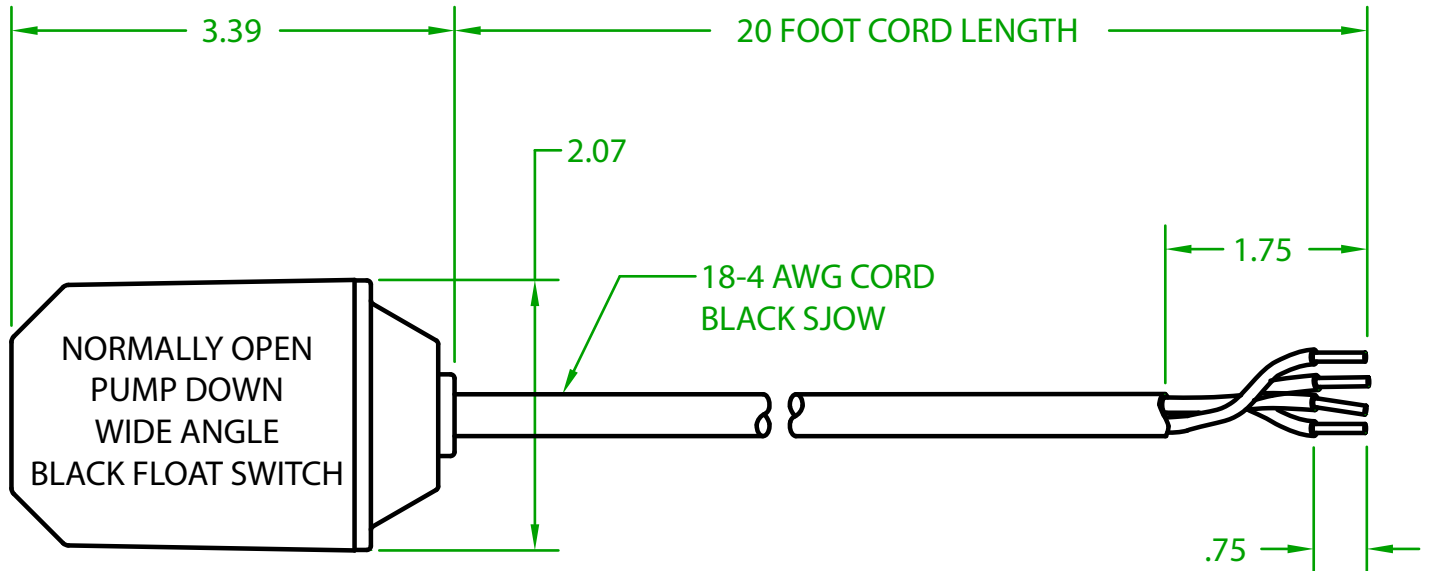

## SF2AY2000

SMALL MECHANICAL FLOAT  
DOUBLE POLE - SINGLE THROW (DPST)

OPERATING ANGLE: FLOAT HANGING DOWN CONTACTS ARE CLOSED  
CONTACTS CLOSED @ 45° ABOVE HORIZONTAL  
CONTACTS OPEN @ 45° BELOW HORIZONTAL

ELECTRICAL RATINGS: 5 AMPS @ 120/240 VAC  
5 AMPS @ 30 VDC

FLOAT MATERIAL: A.B.S.

POLE 1: RED & GREEN

POLE 2: WHITE & BLACK

J.J.S. May 08, 2020

Rev. A 04-04-24

Contactors - Relays - Switches

<http://www.mdious.com>