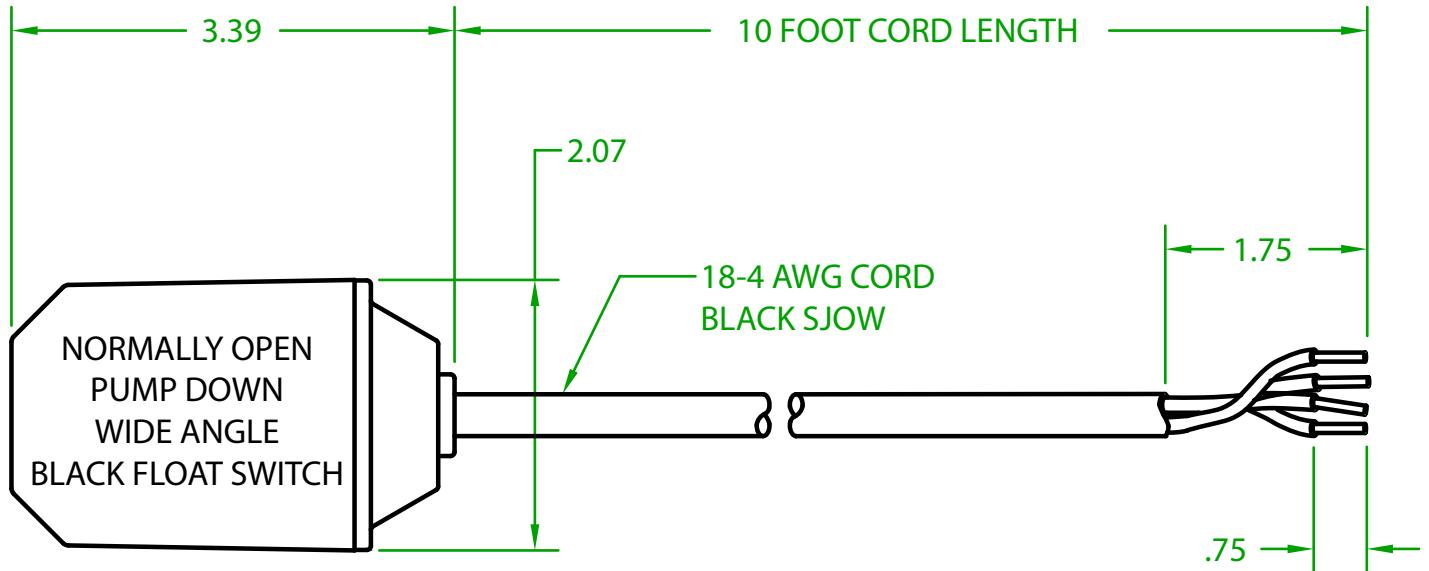

# SF2AY1000

SMALL MECHANICAL FLOAT  
 DOUBLE POLE - SINGLE THROW (DPST)

OPERATING ANGLE: FLOAT HANGING DOWN CONTACTS ARE CLOSED  
 CONTACTS CLOSED @ 45° ABOVE HORIZONTAL  
 CONTACTS OPEN @ 45° BELOW HORIZONTAL

ELECTRICAL RATINGS: 5 AMPS @ 120/240 VAC  
 5 AMPS @ 30 VDC

FLOAT MATERIAL: A.B.S.

POLE 1: RED & GREEN

POLE 2: WHITE & BLACK

J.J.S. May 08, 2020  
 Rev. A 04-04-24

Contactors - Relays - Switches

<http://www.mdious.com>