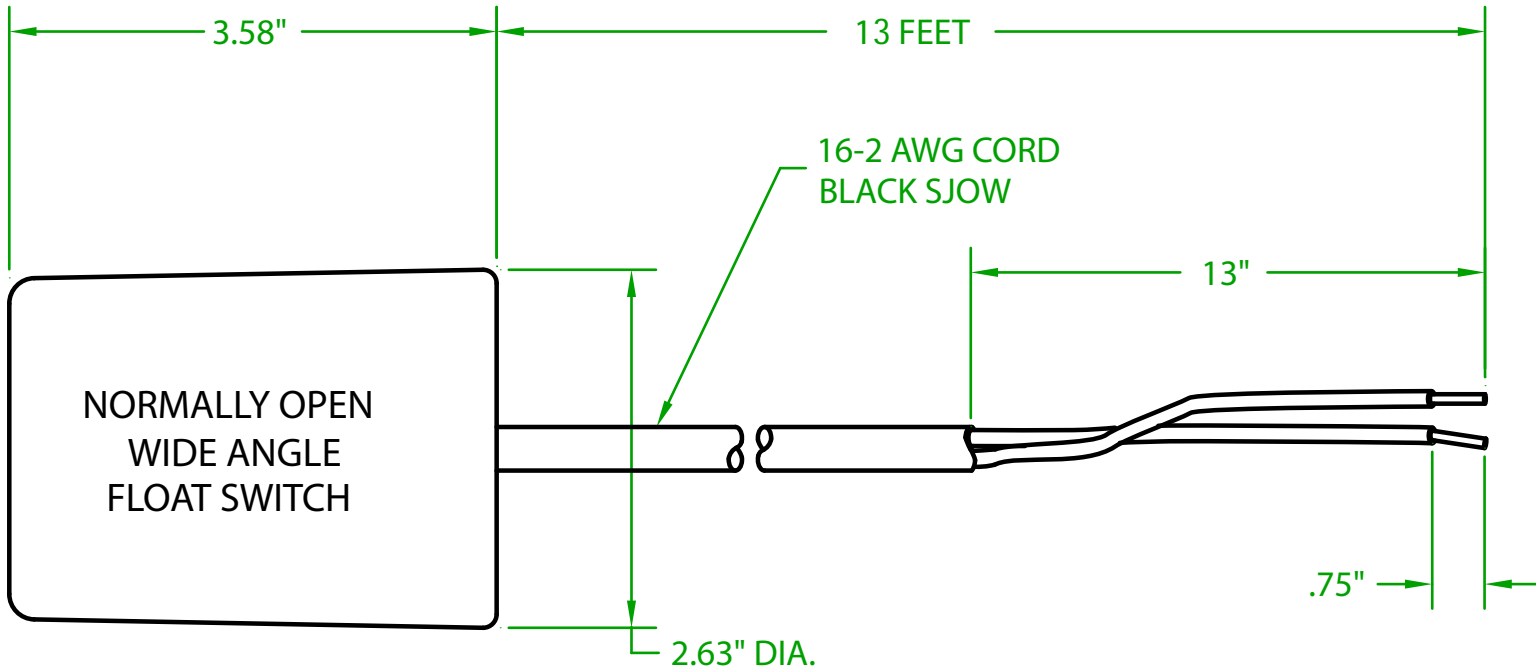

OPERATING ANGLE 90°: CONTACTS CLOSE @ 45° ABOVE HORIZONTAL.
CONTACTS OPEN @ 45° BELOW HORIZONTAL.

ELECTRICAL RATINGS: 13 AMPS @ 120 VAC.
6 AMPS @ 240 VAC.

FLOAT MATERIAL: H.I.P.S.

SEF-5141R-13

J.J.S. JULY 20, 2010

Contactors - Relays - Switches

<http://www.mdius.com>