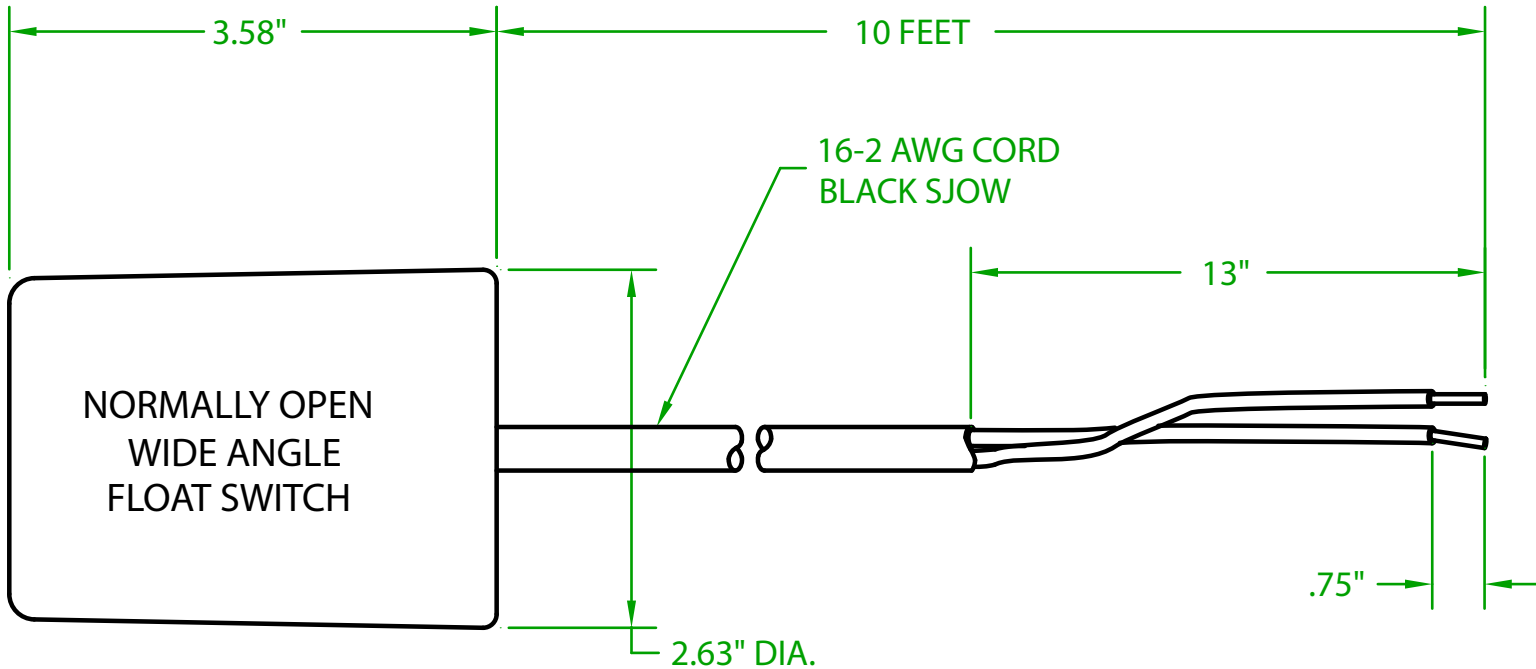

OPERATING ANGLE 90°: CONTACTS CLOSE @ 45° ABOVE HORIZONTAL.
CONTACTS OPEN @ 45° BELOW HORIZONTAL.

ELECTRICAL RATINGS: 13 AMPS @ 120 VAC.
6 AMPS @ 240 VAC.

FLOAT MATERIAL: H.I.P.S.

SEF-5141R-10

J.J.S. JULY 20, 2010

Contactors - Relays - Switches

<http://www.mdious.com>