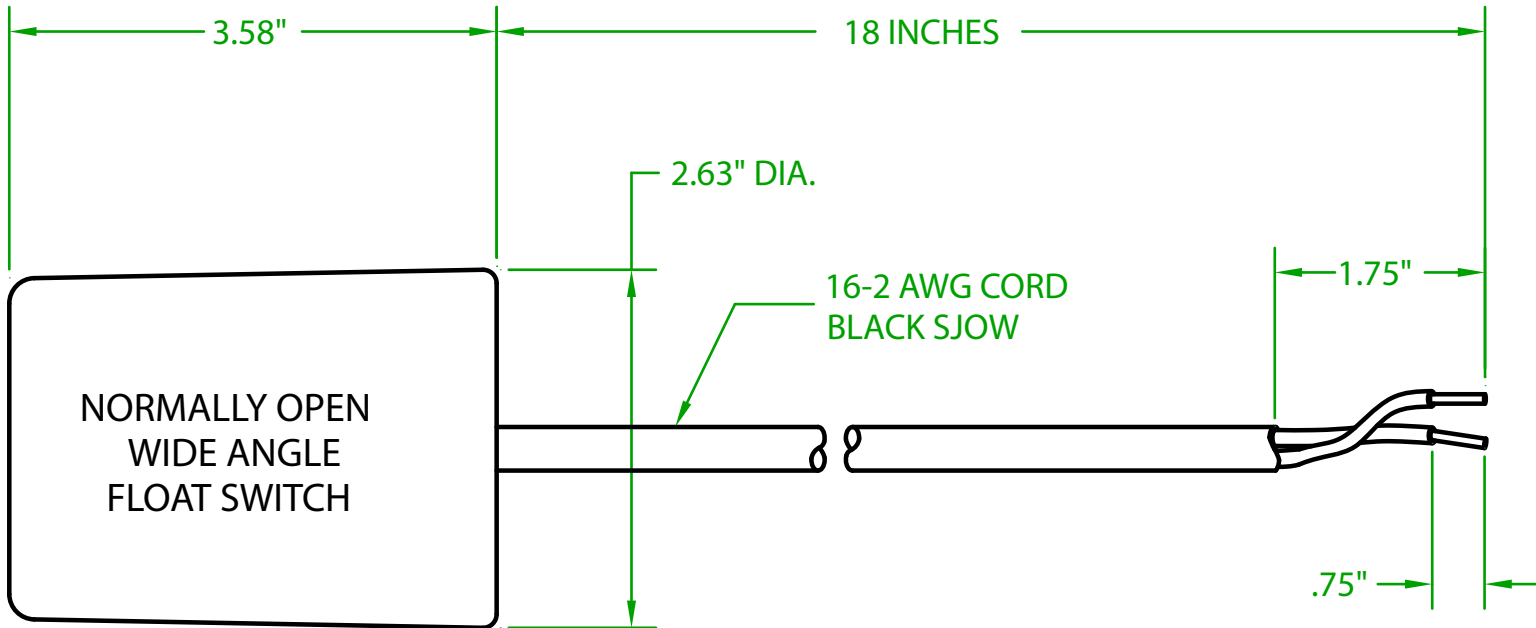

SEF-5140R

OPERATING ANGLE 90°: CONTACTS CLOSE @ 45° ABOVE HORIZONTAL.
CONTACTS OPEN @ 45° BELOW HORIZONTAL.

ELECTRICAL RATINGS: 13 AMPS @ 120 VAC.
6 AMPS @ 240 VAC.

FLOAT MATERIAL: H.I.P.S.

SEF-5140R

J.J.S. JULY 20, 2010

Contactors - Relays - Switches

<http://www.mdius.com>