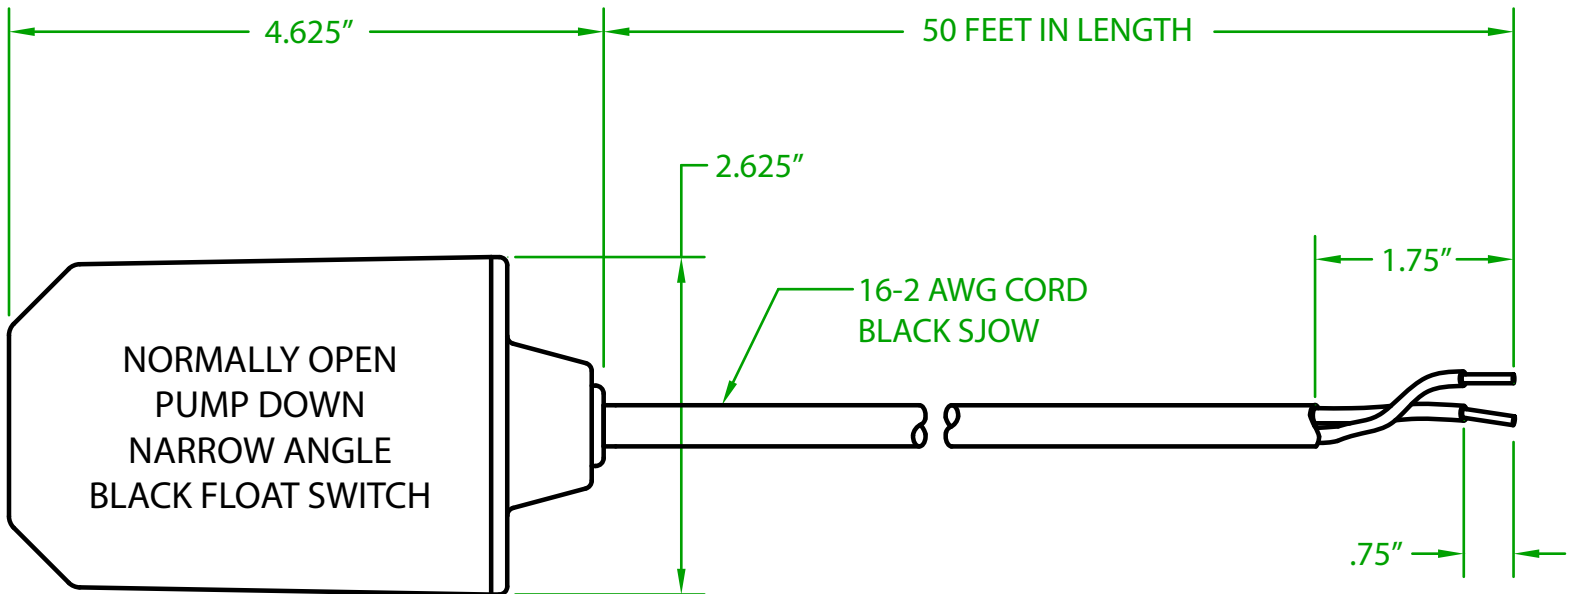

MERCURY DISPLACEMENT INDUSTRIES, INC.

Post Office Box 710 - U.S. 12 East - Edwardsburg, Michigan 49112-0710

Phone (269) 663-8574 - Fax (269) 663-2924

(800) 634-4077

RW2CW5000

MECHANICAL SWITCH

TETHERLESS/INTERNALLY WEIGHTED FLOAT SWITCH

OPERATING ANGLE: TETHERLESS/INTERNALLY WEIGHTED
CONTACTS CLOSED @ 25° OR BEFORE ABOVE HORIZONTAL
CONTACTS OPEN ON RETURN TO HORIZONTAL

SWITCHING DIFFERENTIAL: 3.50"

ELECTRICAL RATINGS: 1/2 H.P. @ 120/240 VAC
13 AMPS @ 120/240 VAC 58.8 LRA