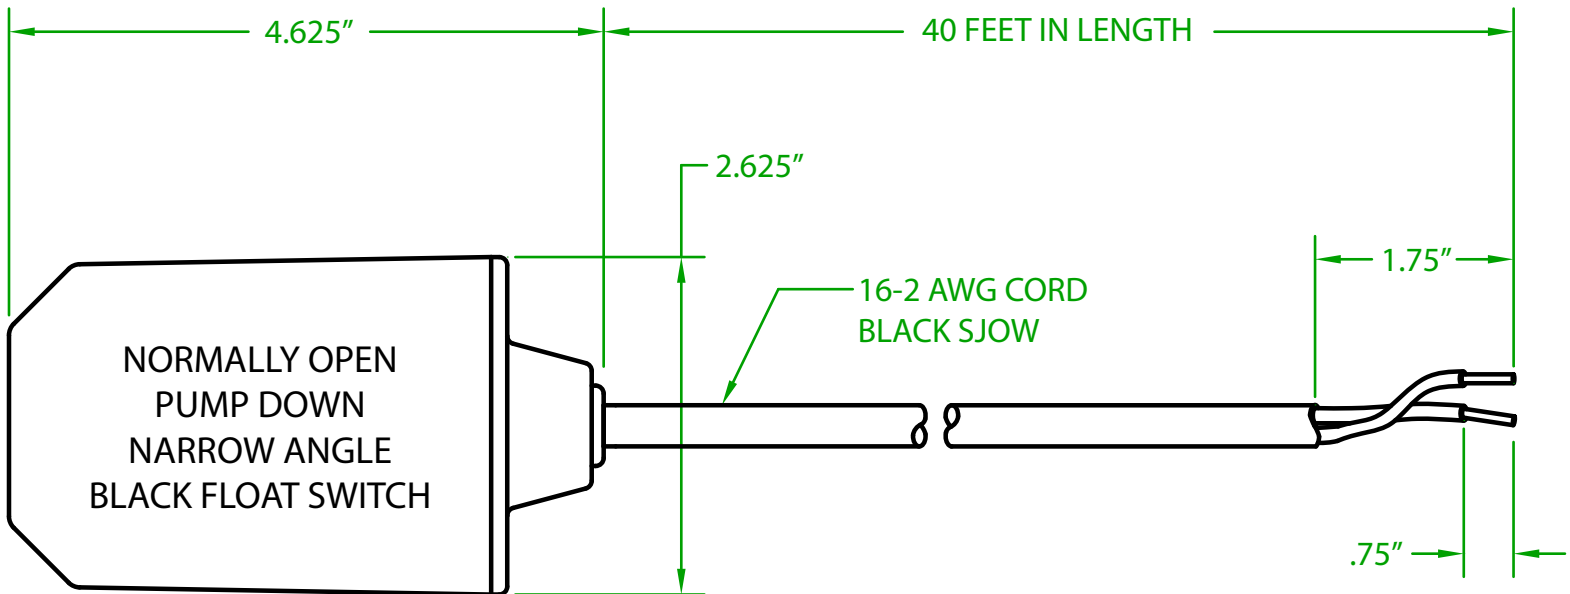

MERCURY DISPLACEMENT INDUSTRIES, INC.

Post Office Box 710 - U.S. 12 East - Edwardsburg, Michigan 49112-0710

Phone (269) 663-8574 - Fax (269) 663-2924

(800) 634-4077

RW2CW4000

MECHANICAL SWITCH

TETHERLESS/INTERNALLY WEIGHTED FLOAT SWITCH

OPERATING ANGLE: TETHERLESS/INTERNALLY WEIGHTED
 CONTACTS CLOSED @ 25° OR BEFORE ABOVE HORIZONTAL
 CONTACTS OPEN ON RETURN TO HORIZONTAL

SWITCHING DIFFERENTIAL: 3.50"

ELECTRICAL RATINGS: 1/2 H.P. @ 120/240 VAC
 13 AMPS @ 120/240 VAC 58.8 LRA