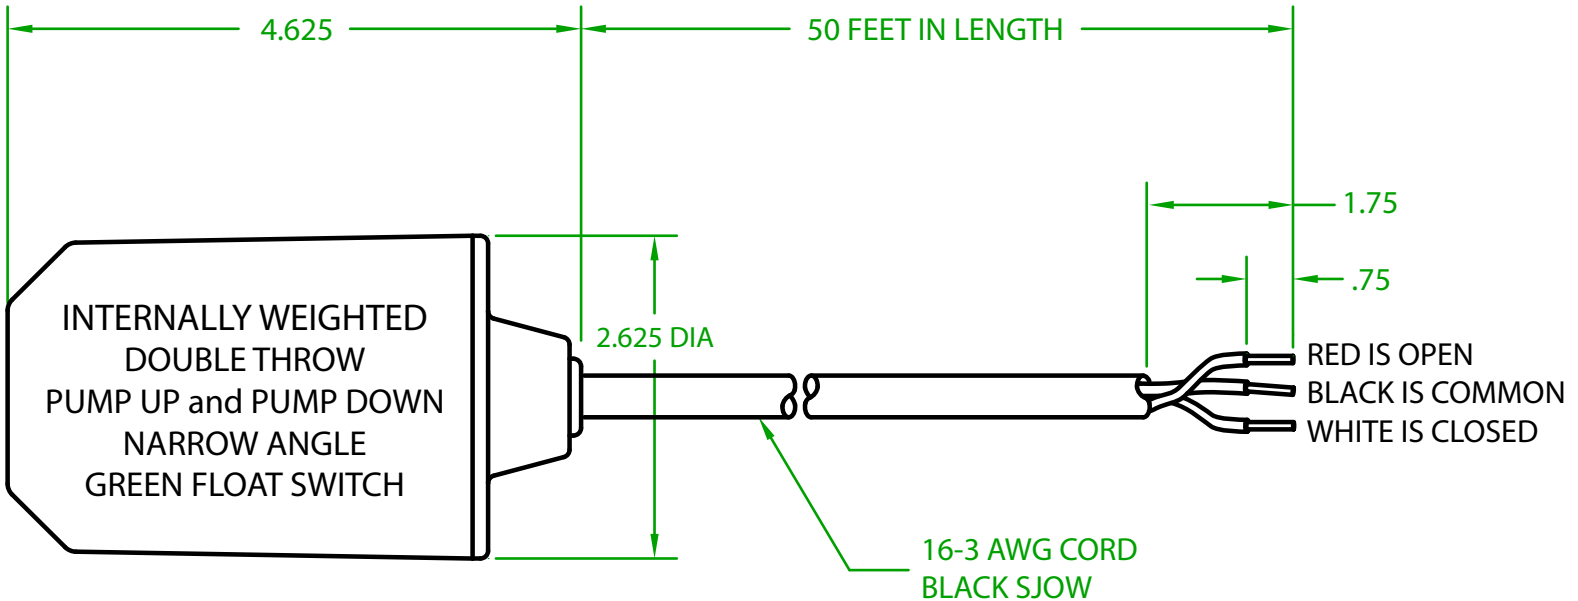

## RG2DW5000

MECHANICAL FLOAT

OPERATING ANGLE: TETHERLESS / INTERNALLY WEIGHTED  
CONTACTS CLOSE @ 25 °OR BEFORE ABOVE HORIZONTAL  
CONTACTS OPEN ON RETURN TO HORIZONTAL

ELECTRICAL RATINGS: 1/2 H.P. @ 120/240 VAC  
13 AMPS @ 120/240 VAC 58.8 LRA