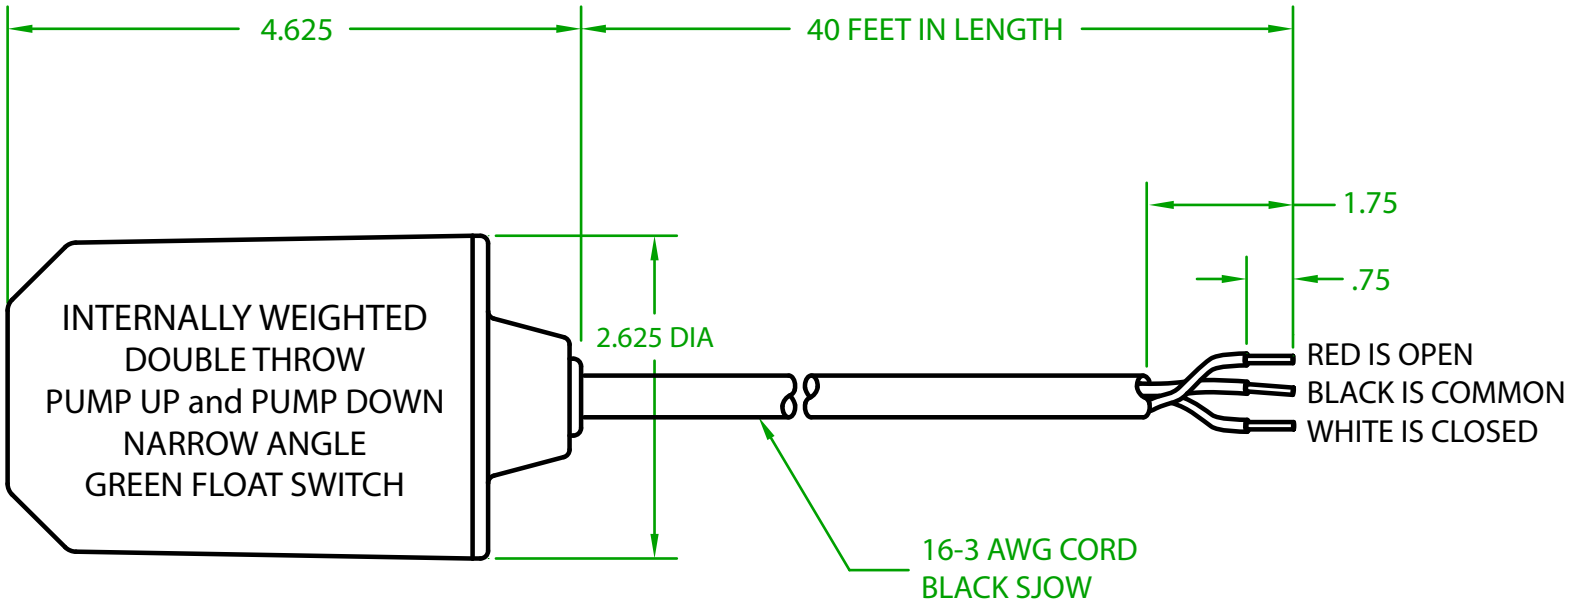

MERCURY DISPLACEMENT INDUSTRIES, INC.

Post Office Box 710 - U.S. 12 East - Edwardsburg, Michigan 49112-0710

Phone (269) 663-8574 - Fax (269) 663-2924

(800) 634-4077

RG2DW4000

MECHANICAL FLOAT

OPERATING ANGLE: TETHERLESS / INTERNALLY WEIGHTED
 CONTACTS CLOSE @ 25 °OR BEFORE ABOVE HORIZONTAL
 CONTACTS OPEN ON RETURN TO HORIZONTAL

ELECTRICAL RATINGS: 1/2 H.P. @ 120/240 VAC
 13 AMPS @ 120/240 VAC 58.8 LRA

FLOAT MATERIAL: A.B.S.

J.J.S. May 06, 2020

Rev. A 04-04-24

Contactors - Relays - Switches

<http://www.mdious.com>