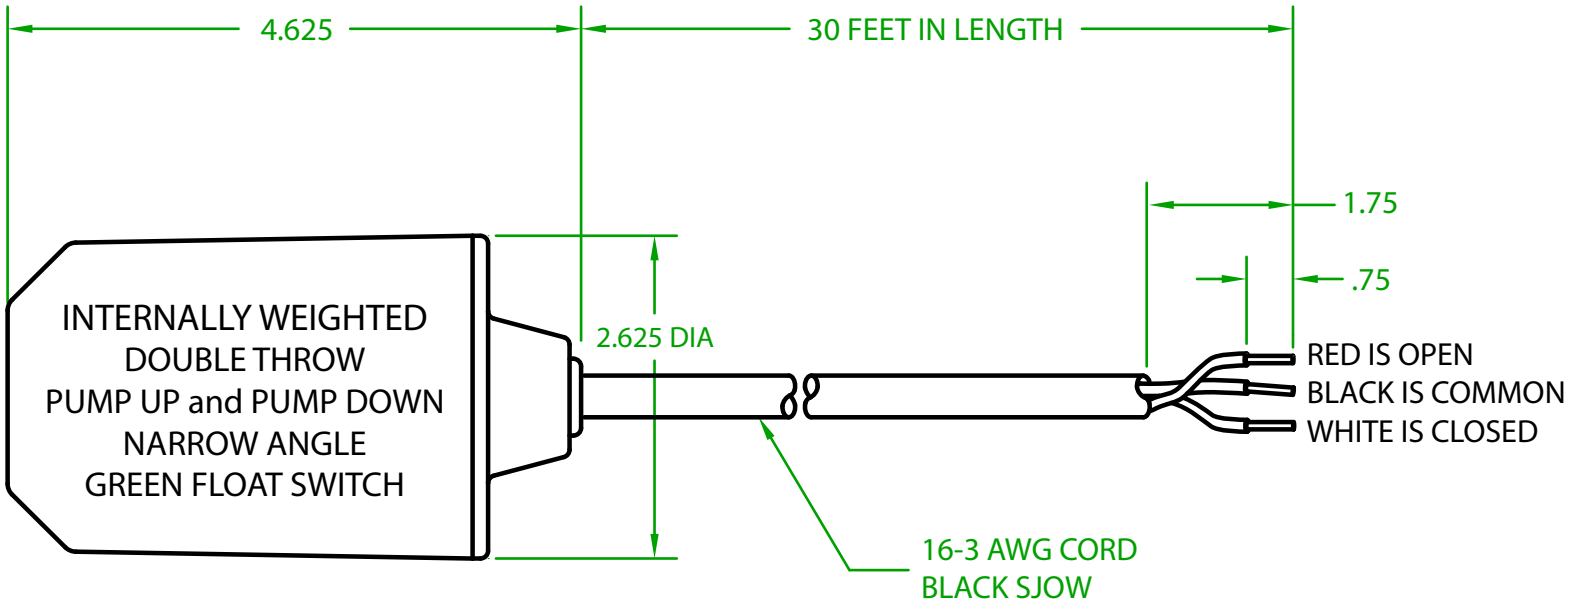

MERCURY DISPLACEMENT INDUSTRIES, INC.

Post Office Box 710 - U.S. 12 East - Edwardsburg, Michigan 49112-0710

Phone (269) 663-8574 - Fax (269) 663-2924

(800) 634-4077

RG2DW3000

MECHANICAL FLOAT

OPERATING ANGLE: TETHERLESS / INTERNALLY WEIGHTED
 CONTACTS CLOSE @ 25 °OR BEFORE ABOVE HORIZONTAL
 CONTACTS OPEN ON RETURN TO HORIZONTAL

ELECTRICAL RATINGS: 1/2 H.P. @ 120/240 VAC
 13 AMPS @ 120/240 VAC 58.8 LRA

FLOAT MATERIAL: A.B.S.

J.J.S. May 06, 2020

Rev. A 04-04-24

Contactors - Relays - Switches

<http://www.mdious.com>