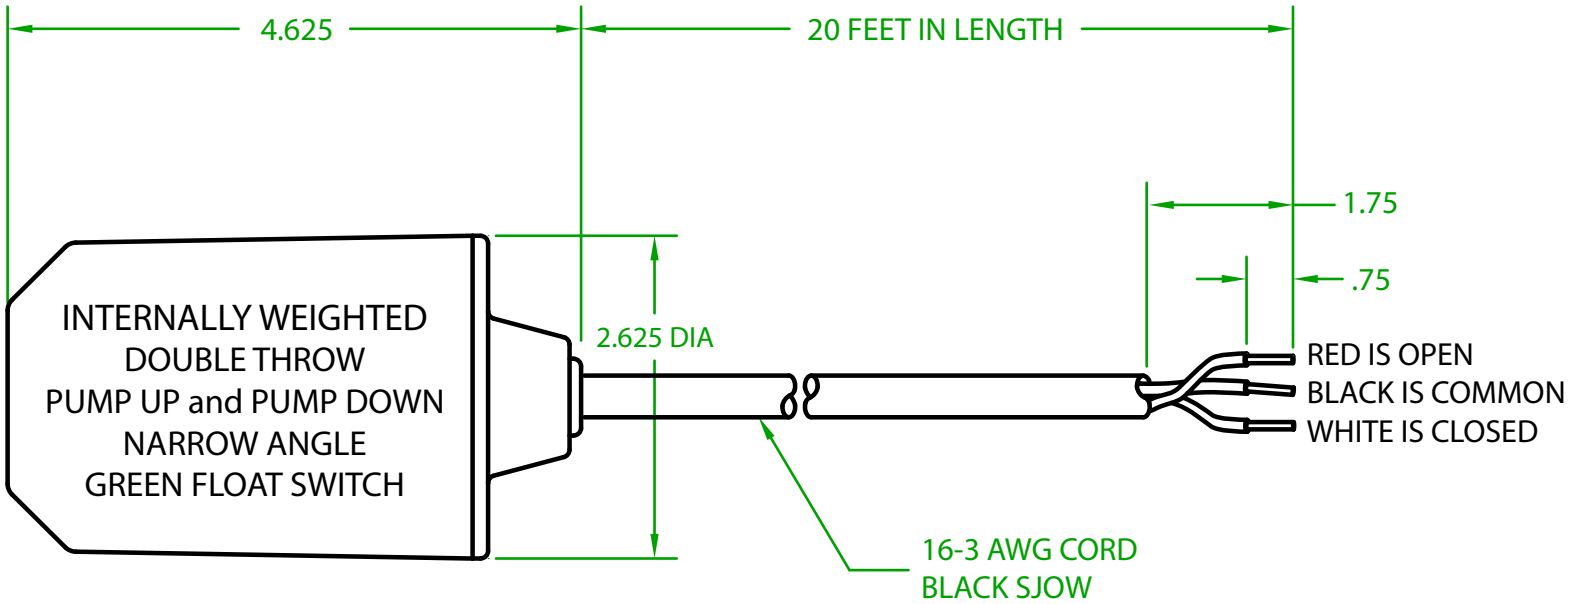

## MECHANICAL FLOAT

OPERATING ANGLE: TETHERLESS / INTERNALLY WEIGHTED  
CONTACTS CLOSE @ 25 °OR BEFORE ABOVE HORIZONTAL  
CONTACTS OPEN ON RETURN TO HORIZONTAL

ELECTRICAL RATINGS: 1/2 H.P. @ 120/240 VAC  
13 AMPS @ 120/240 VAC 58.8 LRA