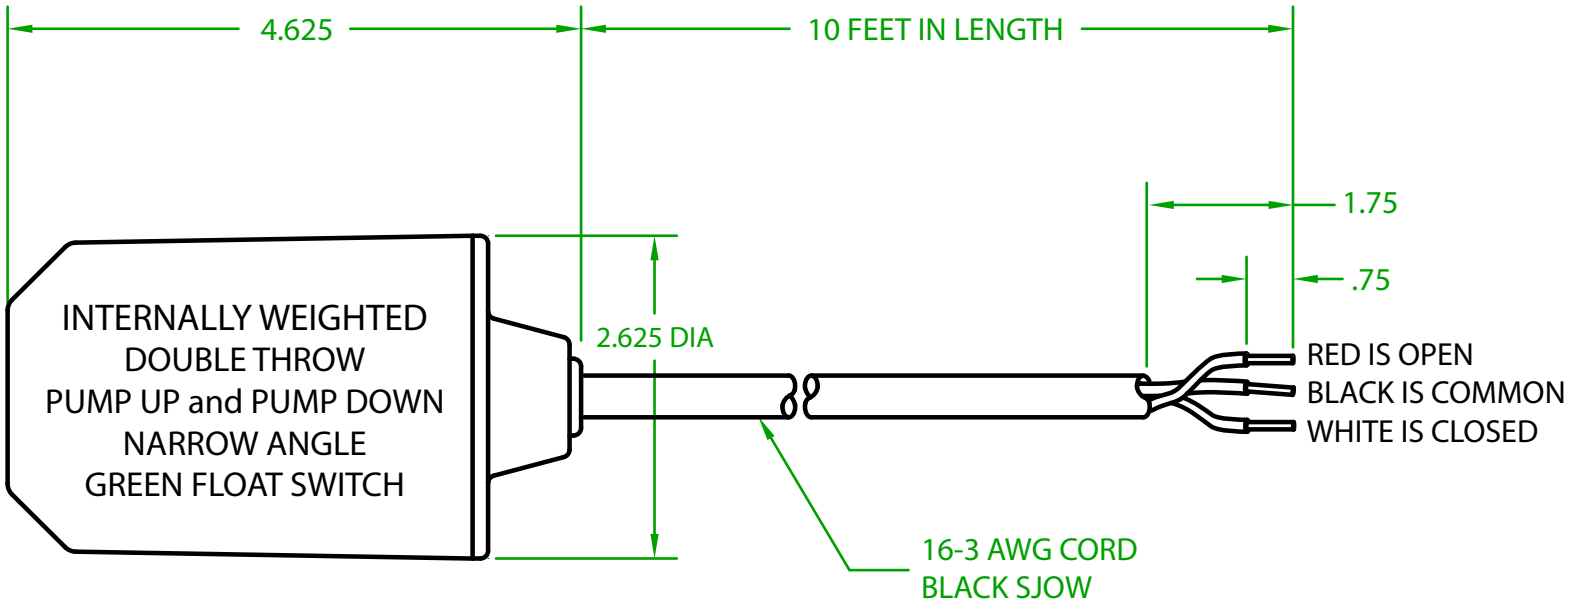

MERCURY DISPLACEMENT INDUSTRIES, INC.

Post Office Box 710 - U.S. 12 East - Edwardsburg, Michigan 49112-0710

Phone (269) 663-8574 - Fax (269) 663-2924

(800) 634-4077

RG2DW1000

MECHANICAL FLOAT

OPERATING ANGLE: TETHERLESS / INTERNALLY WEIGHTED
CONTACTS CLOSE @ 25 °OR BEFORE ABOVE HORIZONTAL
CONTACTS OPEN ON RETURN TO HORIZONTAL

ELECTRICAL RATINGS: 1/2 H.P. @ 120/240 VAC
13 AMPS @ 120/240 VAC 58.8 LRA

FLOAT MATERIAL: A.B.S.

J.J.S. May 06, 2020

Rev. A 04-04-24

Contactors - Relays - Switches

<http://www.mdious.com>