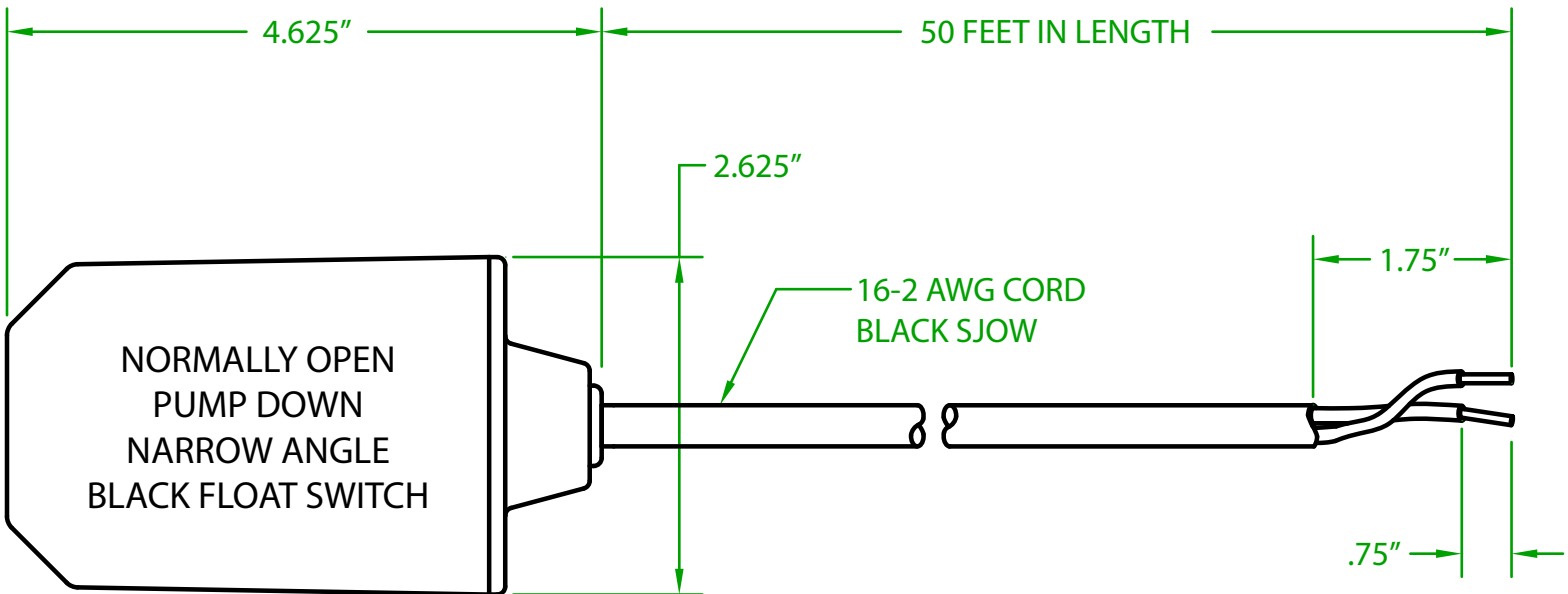

OPERATING ANGLE: TETHERLESS/INTERNALLY WEIGHTED
 CONTACTS CLOSED @ 25° OR BEFORE ABOVE HORIZONTAL
 CONTACTS OPEN ON RETURN TO HORIZONTAL

SWITCHING DIFFERENTIAL: 3.50"

ELECTRICAL RATINGS: 1/2 H.P. @ 120/240 VAC
 13 AMPS @ 120/240 VAC 58.8 LRA